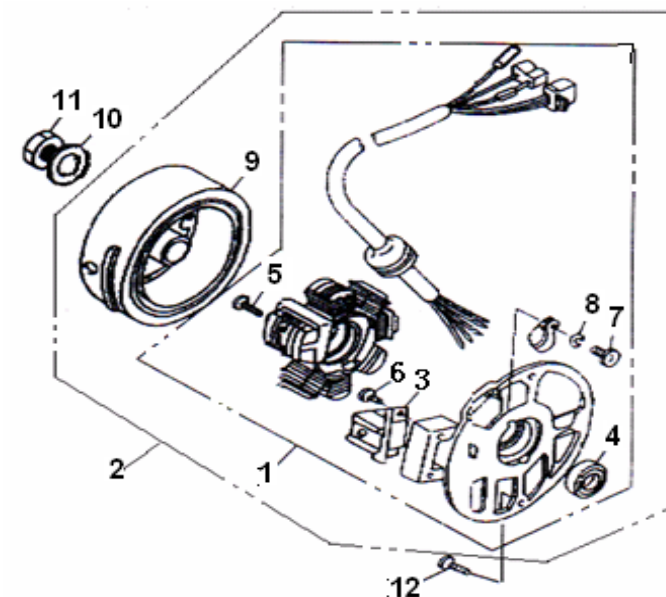

E11 MAGNETO ASSY

NO	PART NO	DESCRIPTION	QTY	PRICE
1	223102.104000	COIL ASSY	1	kr 280,89
2	223100.101000	MAGNETO ASSY (17°)	1	kr 354,90
3	34330G02F000	PULSE TRIGGER	1	kr 27,97
4	34350G02F000	OIL SEAT	1	kr 12,43
5	B02000502522	SCREW	2	kr 1,94
6	B02000501262	SCREW	2	kr 1,17
7	B02000400622	SCREW	1	kr 0,78
8	B07000000400	SPRING WASHER	1	kr 0,78
9	223101.022000	FLY WHEEL ASSY (17°)	1	kr 244,37
10	B07030001200	WASHER	1	kr 1,94
11	15228H03F000	NUT	1	kr 4,27
12	B01070601664	NUT	2	kr 1,17