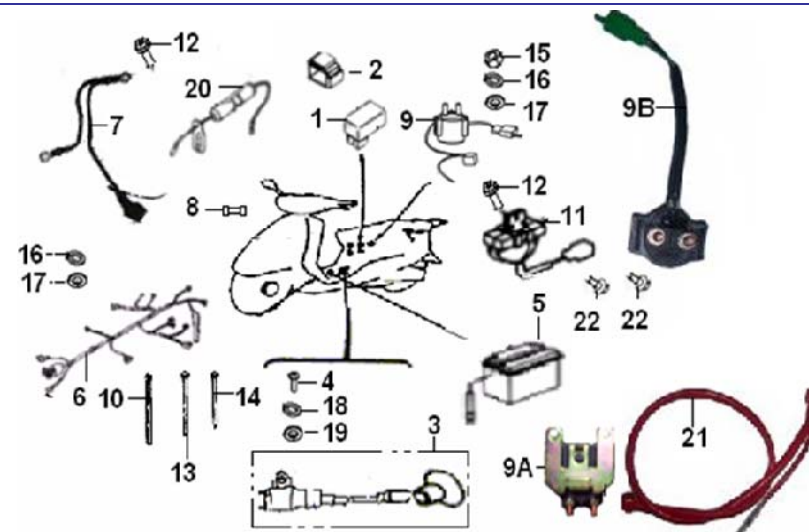

F24 ELECTRICAL EQUIPMENT I

NO	CODE	DESCRIPTION	QTY	PRICE
1	97701BM0T001	C.D.I. UNIT COMP.	1	kr 97,13
2	96007BM0T000	CUSHION. C.D.I	1	kr 9,32
3	96200BMAT000	IGNITION COIL ASSY	1	kr 122,38
4	B02000502025	SCREW 5X20MM	1	kr 1,17
5	T1202YTX5	BATTERY YTX5L-BS 12V,4AH	1	kr -
6	92000B9200A1	WIRE HARNESS ASSY (WITH THERMOSTAT SOCKET)	1	kr 243,20
7	96900BMBT000	WIRE HARNESS	1	kr 31,08
8	96810BMAT000	FUSE 8A,250V	1	kr 16,32
9A	94100J000002	STARTER RELAY VIN START	kr	138,69
		29B535624 WHITE F-ACT		
9B	94100K240000	TARTER RELAY VIN BEFORE	kr	138,69
		29B535624 WHITE F-ACT		
9	94000BMBT000	STARTER RELAY COMP. F-ACT RACING	1	kr 144,13
10	96001K00P000	BAND 8X250	3	kr 9,32
11	96600BMAT000	RESISTOR COMP.	1	kr 41,57
12	B01090601265	BOLT 6X12MM	2	kr 1,17
13	96003K00P000	BAND 8X200	3	kr 0,78
14	96002K00P000	BAND 8X150	1	kr 3,89
15	B04000600055	NUT 6MM	1	kr 1,17
16	B07000000605	SPRING WASHER 6MM	2	kr 0,78
17	B07030000605	WASHER 6MM	2	kr 0,78
18	B07000000505	SPRING WASHER 5MM	1	kr 0,78
19	B07030000505	WASHER 5MM	1	kr 0,78
20	96800BMAT000	FUSE COMP	1	kr 11,27
21	92200B230002	ELECTRIC CABLE	1	kr 11,66
22	B01090601065	BOLT M6×10	2	kr 1,17