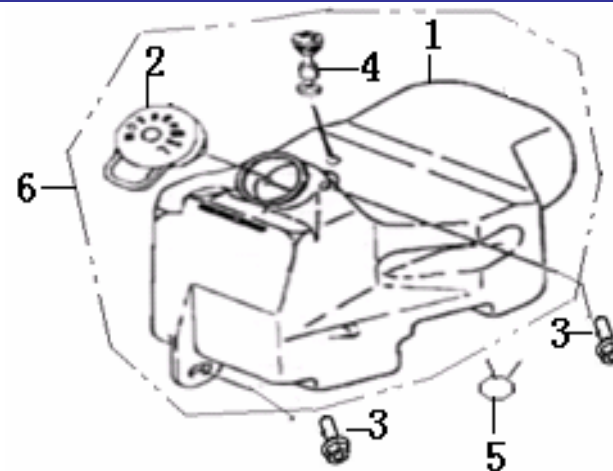

F20 OIL TANK

NO	CODE	DESCRIPTION	QTY	PRICE
1	64001BMAT000	OIL TANK	1	kr 122,38
2	64090BMAT000	OIL TANK CAP	1	kr 9,32
3	B01090601665	BOLT 6X16MM	2	kr 1,17
4	64100BMAT000	OIL LEVER GAUGE ASSY.	1	kr 70,71
5	50307BM0T000	CLIP Ø8	1	kr 1,17
6	64000BMAT000	OIL TANK ASSY.	1	kr 203,96