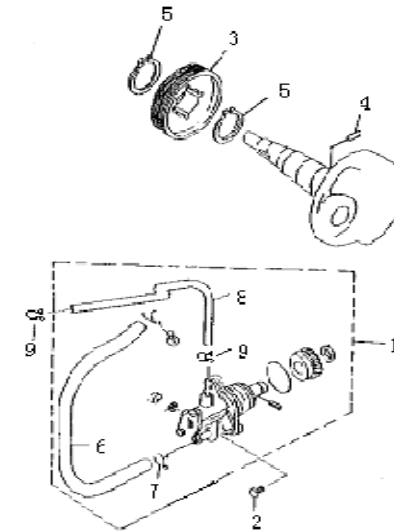

E03 SIDE COVER

NO	PART NO	DESCRIPTION	QTY	PRICE
1	207208.017000	GASKET LEFT CRANKCASE	1	kr 48,95
2	169021070013	CRANKCASE COVER	1	kr 374,90
3	26128G02F000	IDLE GEAR	1	kr 3,89
4	26208J01F000	DOWEL PIN	2	kr 6,22
5	301310602565	PAN HEAD SCREW M6X25	8	kr 7,38
6	301310603565	PAN HEAD SCREW M6X35	1	kr 1,17
7	301310606565	PAN HEAD SCREW M6X65	1	kr 1,17
8	3052035014F5	SCREW ST3.5X14	6	kr 0,78
9	14149B09F000	AIR DUCT-OUTLET	1	kr 5,44
10	14148B09F000	AIR DUCT-INLET	1	kr 5,44
11	14150B09F000	FILTER ASSY	1	kr 1,94

E04 PISTON CRANKSHAFT CONNECTING ROD ASSY

NO	PART NO	DESCRIPTION	QTY	PRICE
1	208100.022000	CRANKSHAFT, ASSY	1	kr 546,53
2	15100B01F00B	PISTON	1	kr 121,00
3	15105B16F000	PISTON PIN	2	kr 24,86
4	15103B01F000	PISTON RING ASSY	2	kr 131,00
5	15111G02F000	CLIPS	2	kr 1,94
6	15110B16F000	NEEDLE BEARING	1	kr 155,40
7	15101B01F000	WOODRUFF KEY	1	kr 3,89
8	B12016620453	BEARING	2	kr 99,46
9	15213G02F000	OIL SEAL	1	kr 9,32
10	26215G02F000	OIL SEAL	1	kr 10,49
11	15214G02F000	COLLAR	1	kr 5,05
12	17308G02F000	CLIPS	1	kr 3,89

E05 OIL PUMP ASSY

NO	PART NO	DESCRIPTION	QTY	PRICE
1	219101.008000	OIL PUMP ASSY	1	kr 312,74
2	B02000501463	SCREW	2	kr 0,78
3	15211G02F000	PUMP DRIVE GEAR	1	kr 20,98
4	B090103014C0	PIN	1	kr 0,78
5	15106G02F910	CLIPS	2	kr 1,94
6	221405.100000	HOSE, OIL INLET	1	kr 34,97
7	19213G02F00A	HOSE CLIP	2	kr 1,94
8	221405.101000	HOSE, OIL OUTLET	1	kr 10,49
9	19217G02F00A	HOSE CLIP	2	kr 6,99