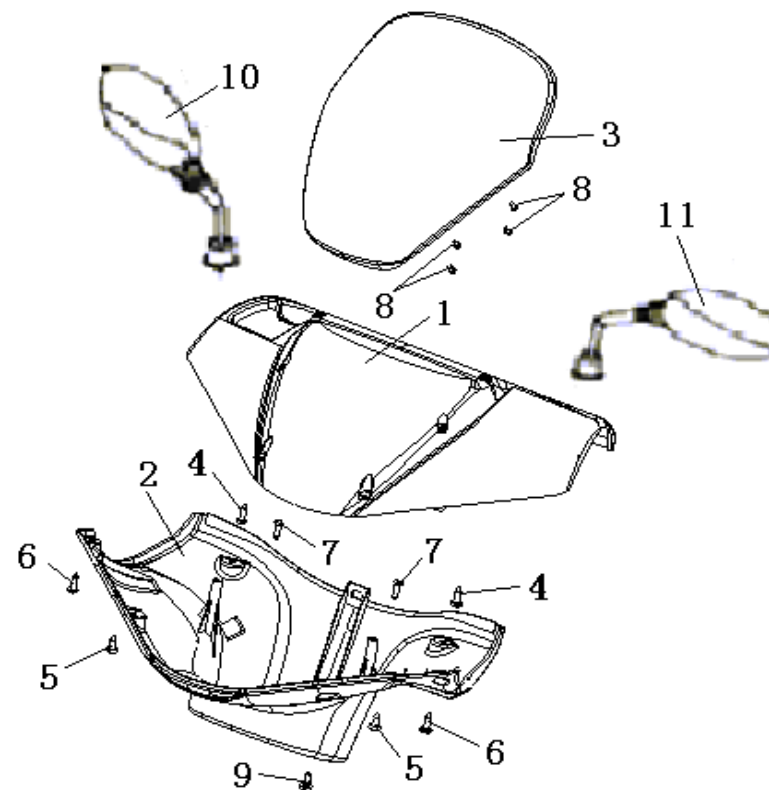

F15 HANDLE COVER

NO	CODE	DESCRIPTION	QTY	PRICE
1	65201BMBTBA2	HANDLE COVER, (BLACK BA) WITHOUT STICKER FOR WHITE & BLACK F-ACT	1	kr 277,39
1	65201B92061Z	HANDLE COVER, (BLACK BA) WITH STICKER FOR WHITE F-ACT	1	kr 280,50
1	65201B92BH02	HANDLE COVER, (BLACK BH) FOR F-ACT RACING	1	kr 87,02
2	65202BMBT000	HANDLE COVER, 2	1	kr 121,21
3	65203B92WF00	METER VISION ASSY.WHITE WF WITHOUT STICKER FOR F-ACT RACING	1	kr 87,41
3	65203B92002Z	METER VISION ASSY.WHITE WF WITH STICKER FOR F-ACT RACING	1	kr 97,13
3	65203BMBT000	METER VISION ASSY FOR WITHE AND BLACK F-ACT	1	kr 87,41
4	B05075001605	TAPPING SCREW 5X16MM	2	kr 87,02
5	B05075001205	TAPPING SCREW 5X12MM	2	kr 0,78
6	B05074001205	TAPPING SCREW 4X12MM	2	kr 0,78
7	B05074001605	TAPPING SCREW 4X16MM	2	kr 0,78
8	B05073001005	TAPPING SCREW 3X10MM	4	kr 0,78
9	B13010501405	SCREW 5X14MM	1	kr 0,78
10	40470BMBT000	REAR VIEW MIRROR ASSY (BLACK) RIGHT	1	kr 93,24
11	40460BMBT000	REAR VIEW MIRROR ASSY (BLACK) LEFT	1	kr 93,24