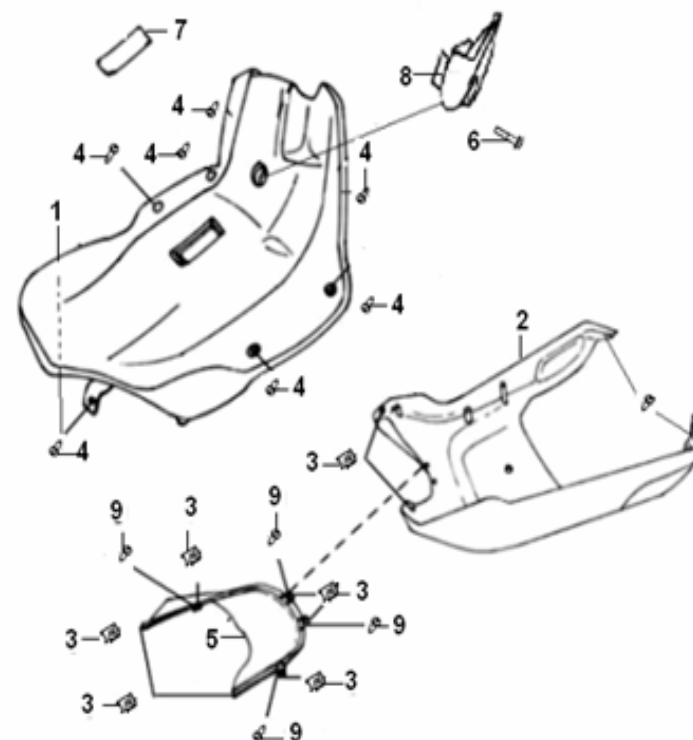

F17 LEG SHIELD

NO	CODE	DESCRIPTION	QTY	PRICE
1	65402BMBT000	LEG SHIELD, 2 UNDER COVER(WHITE WF)	1	kr 198,14
2	65406B92WF00	WITHOUT STICKER FOR F-ACT RACING	1	kr 235,04
2	65406B92075Z	UNDER COVER (WHITE WF) WITH STICKER FOR F-ACT RACING	1	kr 281,66
2	65406BMBTBA0	UNDER COVER (BLACK BA) WITHOUT STICKER FOR WHITE & BLACK F-ACT	1	kr 235,04
2	65406B92076Z	UNDER COVER (BLACK BA) WITH STICKER FOR WITHE & BLACK F- ACT	1	kr 281,66
3	65801BMAT000	SPRING NUT	8	kr 0,78
4	B05074801605	TAPPING SCREW 4.8X16MM	8	kr 0,78
5	65407BMKT000	INNER FENDER	1	kr 20,98
6	B01090603065	BOLT 6X30MM	1	kr 1,17
7	65403BMBT000	INSPECT COVER	1	kr 1,94
8	51011BMBT000	HOOK, HELMET	1	kr 1,94
9	B05074201605	TAPPING SCREW 4.2X16MM	8	kr 0,78