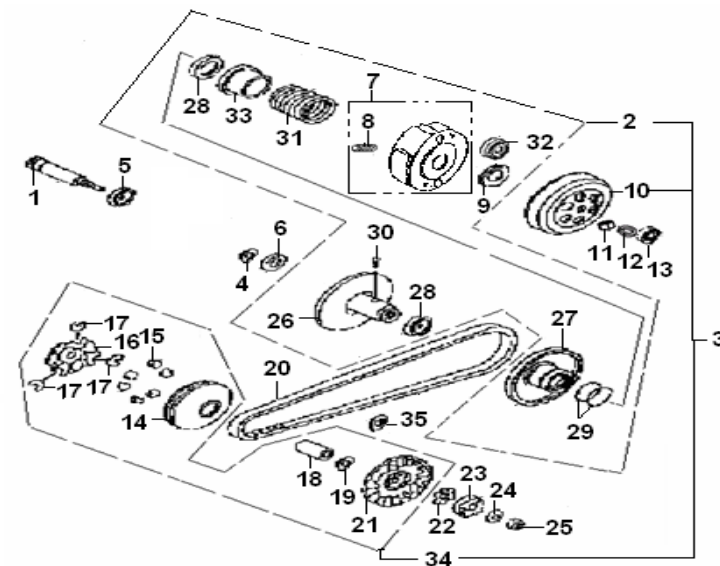

E08.2 CLUTCH ASSY

NO	PART NO	DESCRIPTION	QTY	PRICE
27	24205G02F000	FACE,MOVABLE DRIVEN	1	kr 131,31
28	24206G02F000	OIL SEAL	1	kr 5,44
29	24207G02F000	O-RING	2	kr 3,89
30	24208G02F000	PIN, GUIDE	2	kr 1,17
31	24308B01F000	SPRING	1	kr 26,03
32	24245G02F000	ROLLER BEARING	1	kr 70,32
33	24309G02F930	SEAT, SPRING	1	kr 16,32
34	24100B09F000	DRIVE ASSY	1	kr 380,34
35	200021070030	WASHER 30 KM/T	1	kr 0,78
35	200011070043	WASHER 45 KM/T	1	kr 0,78