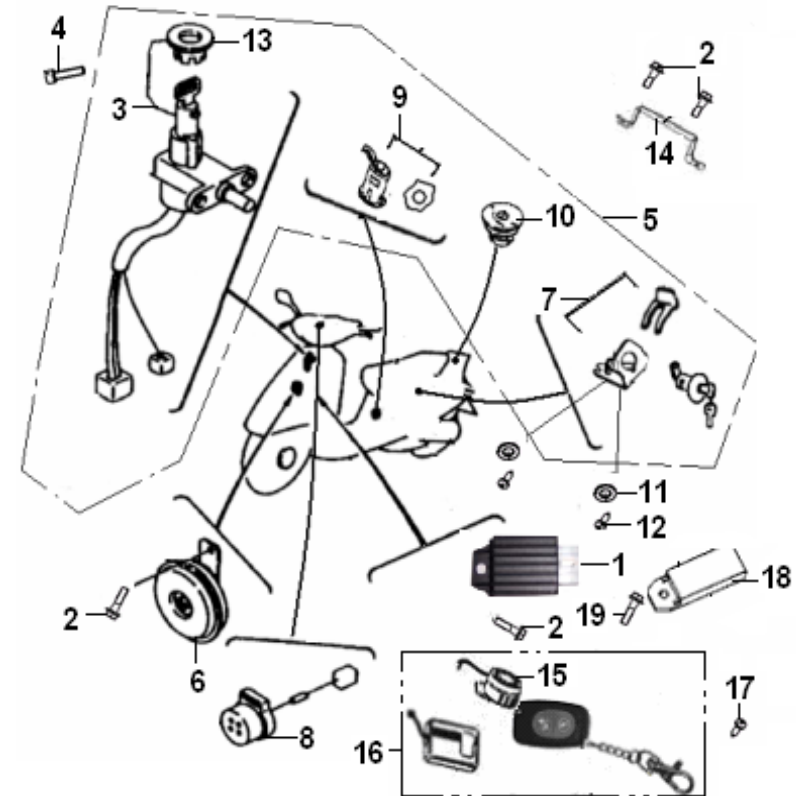

F25 ELECTRICAL EQUIPMENT II

NO	CODE	DESCRIPTION	QTY	PRICE
1	98801J0ET000	REGULATOR COMP.	1	kr 134,81
2	B01090601265	BOLT 6X12MM	4	kr 1,17
3	88100BMBT00A	MAIN SWITCH ASSY (WITH WATERPROOF SOCKET)	1	kr 236,21
4	08002BMBT000	BOLT M6X12	2	kr 0,78
5	88000B92000K	LOCK ASSY. (WITH WATERPROOF SOCKET)	1	kr 468,53
6	95000BMDT000	HORN	1	kr 98,29
7	88800BMBT000	LOCK ASSY., SEAT	1	kr 96,35
8	96500BM0T00B	FLASH RELAY.	1	kr 76,53
9	88500BMBT000	LOCK, COVER	1	kr 55,94
10	88400B920000	LOCK ASSY., FUEL TANK	1	kr 191,53
11	B07030000505	WASHER 5MM	2	kr 0,78
12	B05074001005	TAPPING SCREW 4X10MM	2	kr 0,78
13	88101BMBT000	COVER MAIN SWITCH, FOR VEHICLES WITH ALARM SYSTEM	1	kr 5,05
14	95701JCCT000	BRACKET ALARM SYSTEM	1	kr 11,27
15	95730BMBT002	ALARM SYSTEM HORN	1	kr 45,45
16	95700BMBT002	ALARM ASSY	1	kr 772,73
17	B05074801305	TAPPING SCREW 4.8X13MM	1	kr 0,78
18	97900B410000	TEMPERATURE CONTROL, FOR VEHICLES WITH ALARM SYSTEM	1	kr 271,17
19	B01090601265	BOLT 6×12MM	1	kr 1,17