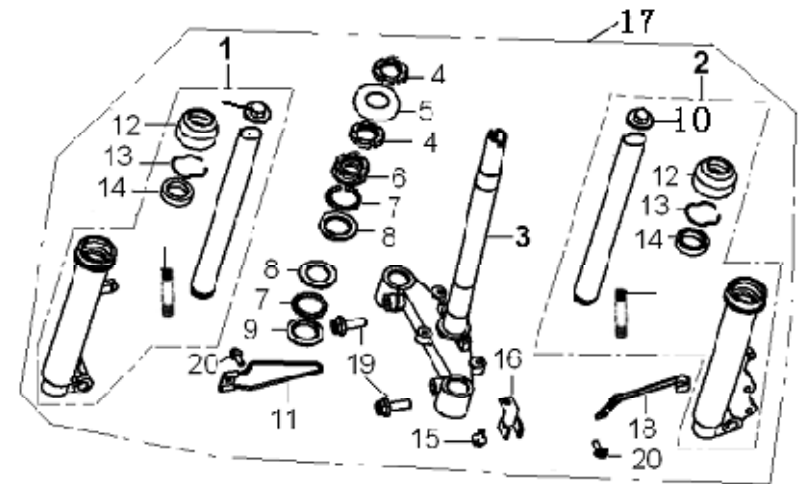

F03 FRONT FORK ASSY.

NO	CODE	DESCRIPTION	QTY	PRICE
1	43300B92BA01	RIGHT FORK ASSY. BLACK	1	kr 615,30
2	43200B92BA01	LEFT FORK ASSY. BLACK	1	kr 615,30
3	43100BMBT003	STEM, STEERING	1	kr 412,20
4	43008BMBT000	NUT	2	kr 15,54
5	43005BMBT001	BALL RACE COVER	1	kr 3,89
6	43001BMBT002	BALL RACE, CONNECTING	1	kr 27,20
7	B06010150000	STEEL BALL, A SET: ORDER PER PIECE	42	kr 0,78
8	43003BMBT000	BALL RACE	2	kr 46,62
9	43004BMBT000	BALL RACE	1	kr 34,19
10	43204BMBT001	CAP BOLT	2	kr 17,87
11	43150BMBT000	CLIP, SPEEDOMETER CABLE	1	kr 5,05
12	43290K00P000	DUST SEAL	2	kr 20,98
13	43207K00P000	CLIP	2	kr 1,17
14	43260K00P000	OIL SEAL	2	kr 45,84
15	B01090601265	BOLT 6X12MM	1	kr 1,17
16	43035BMBT000	HOLDER, BRAKE HOSE 2	1	kr 3,89
17	43000B92BA01	FRONT FORK ASSY.	1	kr 1.367,89
18	43021BMBT003	HOLDER, BRAKE HOSE 1	1	kr 1,94
19	B01591003065	BOLT 10X1.25X30MM	2	kr 7,38
20	B01070601665	BOLT 6X16MM	2	kr 1,17