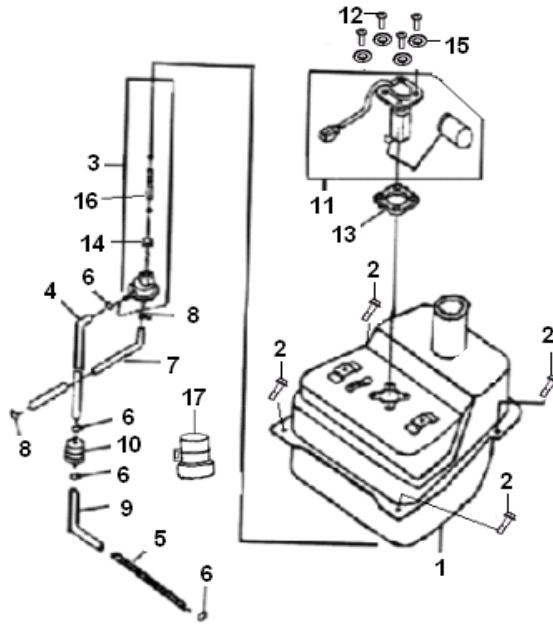

F08 Fuel tank