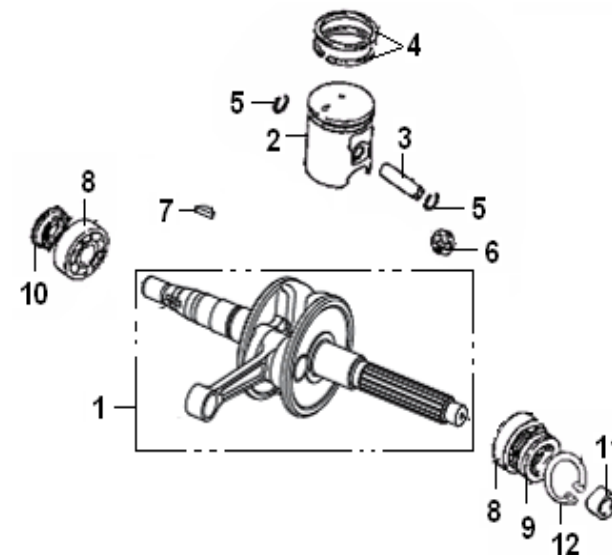

E03 SIDE COVER

NO	PART NO	DESCRIPTION	QTY	PRICE
1	207208.017000	GASKET LEFT CRANKCASE	1	kr 48,95
2	169021070013	CRANKCASE COVER	1	kr 374,90
3	26128G02F000	IDLE GEAR	1	kr 3,89
4	26208J01F000	DOWEL PIN	2	kr 6,22
5	301310602565	PAN HEAD SCREW M6X25	8	kr 7,38
6	301310603565	PAN HEAD SCREW M6X35	1	kr 1,17
7	301310606565	PAN HEAD SCREW M6X65	1	kr 1,17
8	3052035014F5	SCREW ST3.5X14	6	kr 0,78
9	14149B09F000	AIR DUCT-OUTLET	1	kr 5,44
10	14148B09F000	AIR DUCT-INLET	1	kr 5,44
11	14150B09F000	FILTER ASSY	1	kr 1,94

E04 PISTON CRANKSHAFT CONNECTING ROD ASSY

NO	PART NO	DESCRIPTION	QTY	PRICE
1	208100.022000	CRANKSHAFT, ASSY	1	kr 546,53
2	15100B01F00B	PISTON	1	kr 121,00
3	15105B16F000	PISTON PIN	2	kr 24,86
4	15103B01F000	PISTON RING ASSY	2	kr 131,00
5	15111G02F000	CLIPS	2	kr 1,94
6	15110B16F000	NEEDLE BEARING	1	kr 155,40
7	15101B01F000	WOODRUFF KEY	1	kr 3,89
8	B12016620453	BEARING	2	kr 99,46
9	15213G02F000	OIL SEAL	1	kr 9,32
10	26215G02F000	OIL SEAL	1	kr 10,49
11	15214G02F000	COLLAR	1	kr 5,05
12	17308G02F000	CLIPS	1	kr 3,89