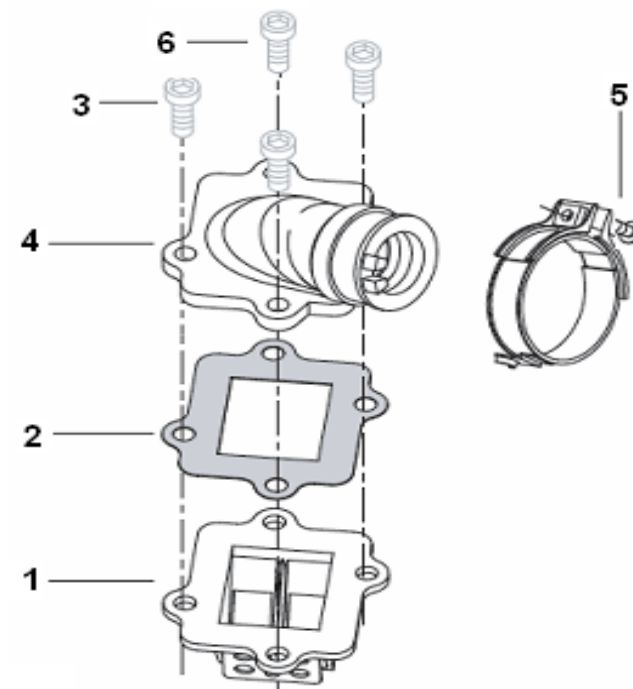

E09 TRANSMISSION SYSTEM ASSY

NO	PART NO	DESCRIPTION	QTY	PRICE
1	17800B09F000	SHAFT, IDLE	1	kr 253,69
2	B12016620000	BEARING 6200	1	kr 95,57
3	17732J01F000	WASHER, THRUST Ø14	1	kr 1,17
4	17300B09F000	SHAFT, REAR BOX	1	kr 299,53
5	B12016600400	NEEDLE BEARING 6004-2RS	1	kr 60,22
6	17317B09F000	OIL SEAL 25X44X7	1	kr 11,27
7	B12016620200	NEEDLE BEARING 6202	1	kr 42,35

E10 REED VALVE ASSY

NO	PART NO	DESCRIPTION	QTY	PRICE
1	32300G02F000	REED VALVE ASSY	1	kr 220,67
2	202306.002000	VALVE SEAT GASKET	1	kr 4,27
3	302040602065	SCREW M6X20, USED WITH NO.6	3	kr 1,17
4	32200G02F000	PIPE, INTAKE	1	kr 1,17
5	202215.007994	CLIP, 30KM/H	1	kr 10,49
5	202.104.006.472	CLIP, 45KM/H	1	kr 10,49
6	206412.001472	SCREW, USED WITH NO. 3	1	kr 0,78