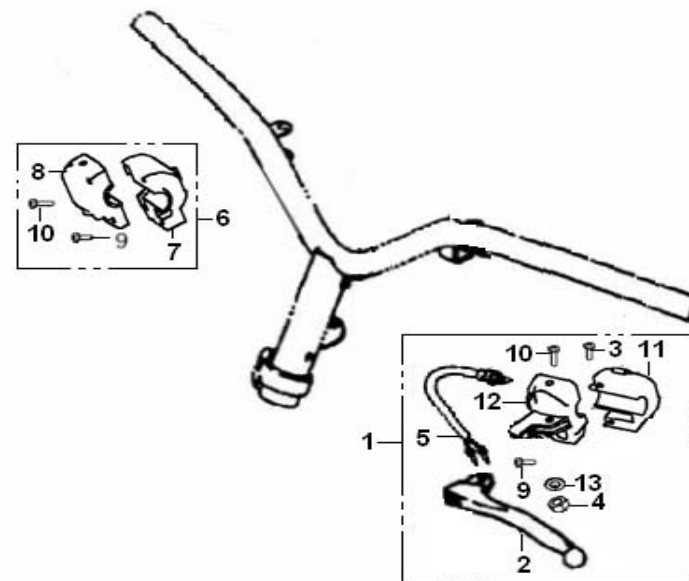

F02 LEVER/HANDLE SWITCH

NO	CODE	DESCRIPTION	QTY	PRICE
1	40500BM0T000	LEFT HANDLE SWITCH ASSY.	1	kr 144,91
2	40002BM0T000	LEFT LEVER	1	kr 47,40
3	40004BMAT000	LEVER MOUNTING SCREW	1	kr 5,05
4	B04000500065	NUT 5MM	1	kr 1,17
5	91700BMAT000	STOP SWITCH ASSY.	1	kr 19,43
6	40600BM0T000	RIGHT HANDLE SWITCH ASSY.	1	kr 141,80
7	40610BM0T000	RIGHT HANDLE SWITCH	1	kr 88,97
8	40620BM0T000	R. SWITCH FIXING SEAT	1	kr 47,79
9	B02000502025	PAN HEAD SCREW 5X20MM	2	kr 1,17
10	B02000502525	PAN HEAD SCREW 5X25MM	2	kr 1,17
11	40510BM0T000	LEFT HANDLE SWITCH	1	kr 88,97
12	40520BM0T000	L. SWITCH FIXING SEAT	1	kr 47,79
13	B07000000505	SPRING WASHER 5MM	1	kr 0,78