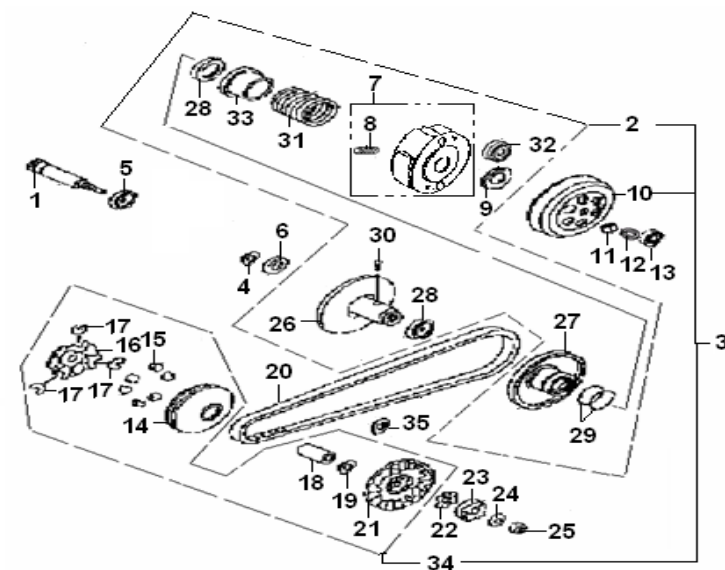

E08.1 CLUTCH ASSY

NO	PART NO	DESCRIPTION	QTY	PRICE
1	24201B09F000	PRIMARY DRIVE SHAFT	1	kr 182,60
2	24200B01F000	DRIVEN PULLEY AND CLUTCH ASSY	1	kr 477,86
4	B08010001700	CLIPS 17	1	kr 1,94
5	B12016620300	ROLING BEARING 6203	1	kr 27,97
6	24203B09F000	OIL SEAL 17X35X7	1	kr 11,27
7	24301B01F000	CLUTCH ASSY,SHOE	3	kr 155,40
8	24302B01F000	SPRING	3	kr 12,43
9	24303G02F000	NUT M28X1	1	kr 6,22
10	24700G02F000	HOUSING	1	kr 95,57
11	24305G02F940	NUT M10X1	1	kr 5,44
12	24243G02F000	O-RING 6.7X3	1	kr 0,78
13	24209G02F000	BEARING 638Z	1	kr 27,97
14	24101B09F000	FACE, MOVABLE DRIVE	1	kr 164,72
15	213119.003000	ROLLER, 6.3G	6	kr 10,49
16	24103G02F000	PLATE, MOVABLE DRIVE	1	kr 27,97
17	24104G02F000	DAMPER	3	kr 5,05
18	24105G02F000	COLLAR	1	kr 20,98
19	24106B01F000	WASHER	1	kr 0,78
20	24107B01F000	V BELT, DRIVE	1	kr 216,39
21	24108B09F000	FACE, FIXED DRIVE	1	kr 101,40
22	24109G02F000	PLATE, WOODRUFF KEY	1	kr 4,27
23	213203.001161	STARTING DISC	1	kr 29,91
24	15112G02F010	WASHER, SPRING	1	kr 1,17
25	B04031212553	NUT	1	kr 3,89
26	24204G02F000	FACE, FIXED DRIVEN	1	kr 133,64