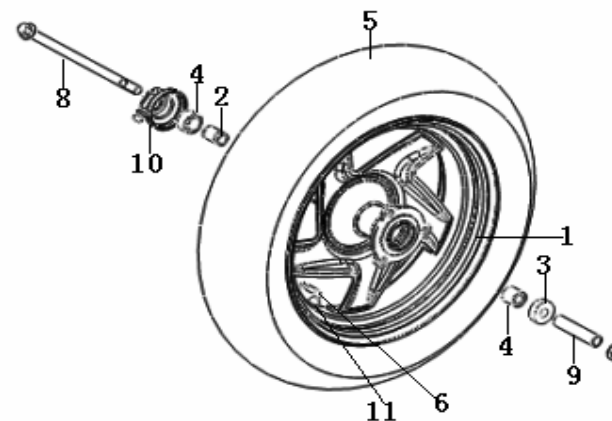

F04 FRONT WHEEL ASSY.

NO	CODE	DESCRIPTION	QTY	PRICE
1	44100B91BH2A	FR. RIM COMP. 3.5X12" (BLACK) ALLOY	1	kr 984,85
2	44600BM0T910	DISTANCE COLLAR COMP.	1	kr 13,21
3	44300BM0T000	OIL SEAL 22X35X7	1	kr 1,94
4	B12016020100	BALL BEARING 6201-2RS	2	kr 27,97
5	B140507D12AB	TIRE 120/70-12	1	kr 640,25
6	B1403Z201100	RIM VALVE Z2-01-1	1	kr 29,14
7	B04171212563	U NUT 12X1.25MM	1	kr 9,32
8	44004G4CT000	FRONT WHEEL AXLE	1	kr 54,78
9	44005BM0T000	COLLAR	1	kr 10,49
10	44200J5BTBH0	SPEEDOMETER GEAR COMP. BLACK BH 30KM/T	1	kr 127,43
10	44200BM0TBH0	SPEEDOMETER GEAR COMP. BLACK BH 45KM/T	1	kr 127,43
11	B1404Z2011C0	CAP, VALVE	1	kr 1,17