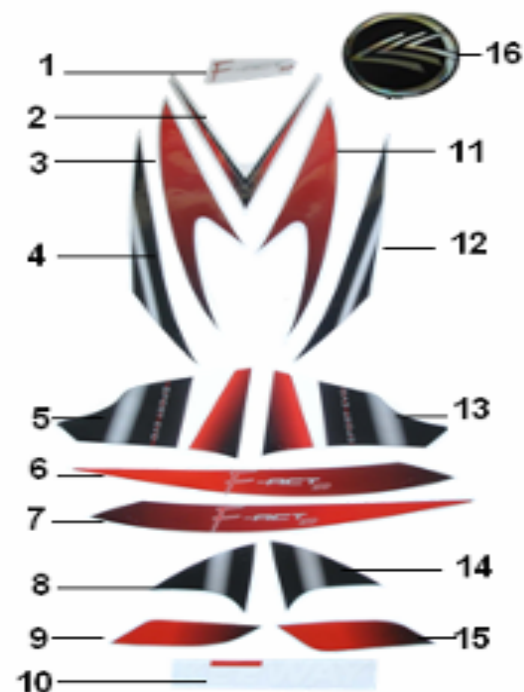

F28.1 STICKER FOR WHITE & BLACK F-ACT

NO	CODE	DESCRIPTION	QTY	PRICE
1	05501B92WFOX	STICKER HANDLE COVER	1	kr 8,16
2	05522B92WFOX	STICKER FRONT COVER ,MIDDLE	1	kr 9,32
3	05524B92WFOX	STICKER FRONT COVER ,RH UPER	1	kr 12,43
4	05526B92R80X	STICKER FRONT COVER ,RH MIDDLE	1	kr 12,43
5	05528B92WFOX	STICKER FRONT COVER,RH LOWER	1	kr 17,48
6	05512B92WFOX	STICKER SIDE COVER RH UPER	1	kr 15,54
7	05511B92WFOX	STICKER SIDE COVER LH UPER	1	kr 15,54
8	05513B92000W	STICKER SIDE COVER LH LOWER	1	kr 12,43
9	05543B92000W	STICKER UNDER COVER LH	1	kr 13,60
10	05541B92R80X	STICKER UNDER COVER	2	kr 9,32
11	05523B92WFOX	STICKER FRONT COVER LH UPER	1	kr 12,43
12	05525B92R80X	STICKER FRONT COVER LH MIDDLE	1	kr 12,43
13	05527B92WFOX	STICKER FRONT COVER LH LOWER	1	kr 17,48
14	05514B92000W	STICKER SIDE COVER RH LOWER	1	kr 12,43
15	05544B92000W	STICKER UNDER COVER RH	1	kr 13,60
16	05525BMBT004	STICKER	1	kr 29,14