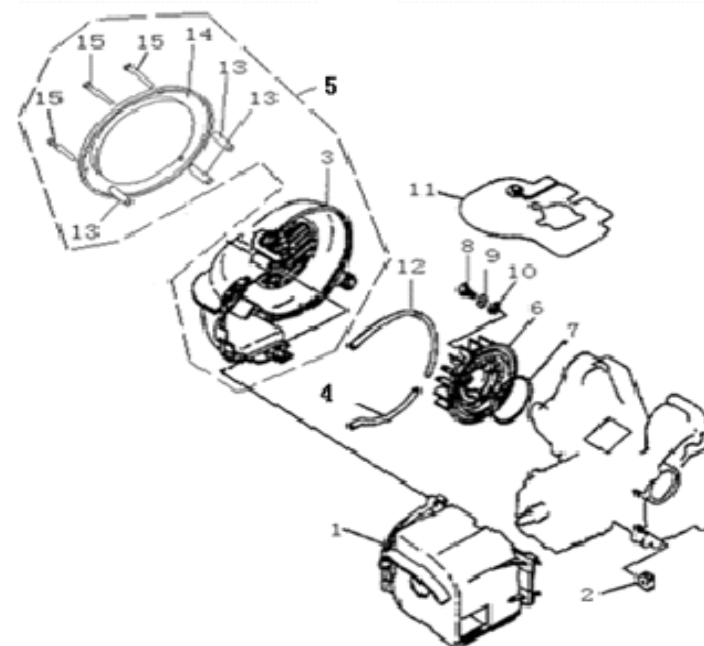

E06 AIR COOLING SYSTEM

NO	PART NO	DESCRIPTION	QTY	PRICE
1	20301B01F000	COWLING, CYLINDER	1	kr 41,18
2	20303G02F000	GROMMET	2	kr 4,27
3	20201B09F000	COWLING, FAN	1	kr 25,64
4	20208G02F000	RUBBER GASKET CLUTCH	1	kr 6,22
5	222103.014000	COOLING ASSY, FAN	1	kr 35,35
6	20401B01F000	FAN ASSY	1	kr 24,09
7	20402G02F000	RUBBER RING	1	kr 3,89
8	B02000601663	SCREW	3	kr 1,94
9	B07000000600	SPRING WASHER	3	kr 0,78
10	B07030000600	WASHER	3	kr 0,78
11	20102G02F000	PLATE	1	kr 19,43
12	20206G02F000	RUBBER GASKET CLUTCH	1	kr 5,05
13	20208B09F000	COLOUR	3	kr 0,78
14	222304.101000	DUSTPROOF COVER	1	kr 7,38
15	B02000403524	SCREW M4X35	3	kr 1,17