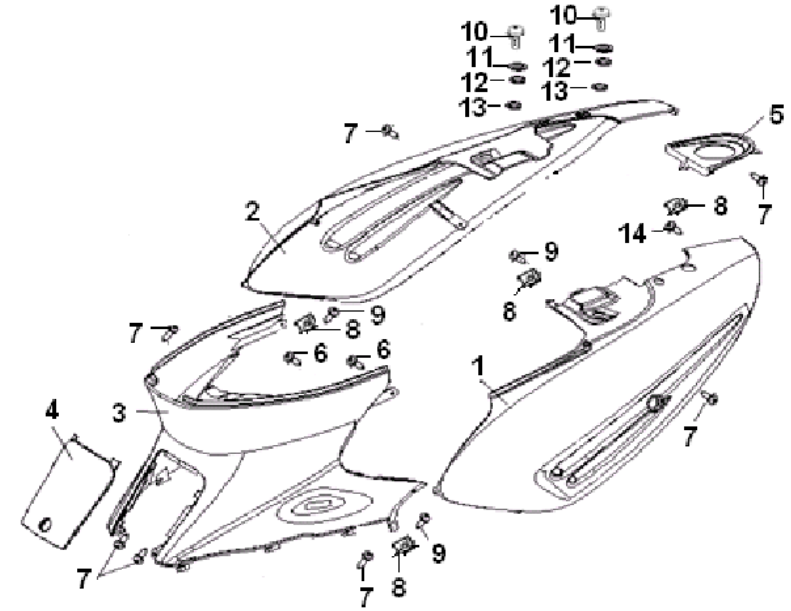

F19.1 SIDE COVER

NO	CODE	DESCRIPTION	QTY	PRICE
1	65601B92E600	SIDE COVER 1 (BLUE E6) WITHOUT STICKER FOR F-ACT RACING	1	kr 322,46
1	65601B92189Z	SIDE COVER 1 (BLUE E6) WITH STICKER FOR F-ACT RACING	1	kr 342,66
1	65601B92WF0A	SIDE COVER 1 (WHITE WF) WITHOUT STICKER FOR WHITE F- ACT	1	kr 322,46
1	65601B92191Z	SIDECOVER,1 (WHITE WF), WITH STICKER FOR WHITE F-ACT	1	kr 342,66
1	65601BMBTBA0	SIDECOVER,1 (BLACK BA)	1	kr 322,46
1	65601B92216Z	SIDECOVER,1 (BLACK BA) WITH STICKERS	1	kr 342,66
2	65602B92E600	SIDE COVER 2 (BLUE E6) WITHOUT STICKER FOR F-ACT RACING	1	kr 308,47
2	65602B92189Z	SIDE COVER 2 (BLUE E6) WITH STICKER FOR F-ACT RACING	1	kr 327,51
2	65602B92WF00	SIDE COVER 2 (WHITE WF) WITHOUT STICKER FOR WHITE F- ACT	1	kr 308,47
2	65602B92191Z	SIDECOVER,2 (WHITE WF), WITH STICKER FOR WHITE F-ACT	1	kr 327,51
2	65602BMBTBA0	SIDECOVER,2 (BLACK BA)		kr 308,47
2	65602B92216Z	SIDECOVER,2 (BLACK BA)WITH STICKERS	1	kr 327,51