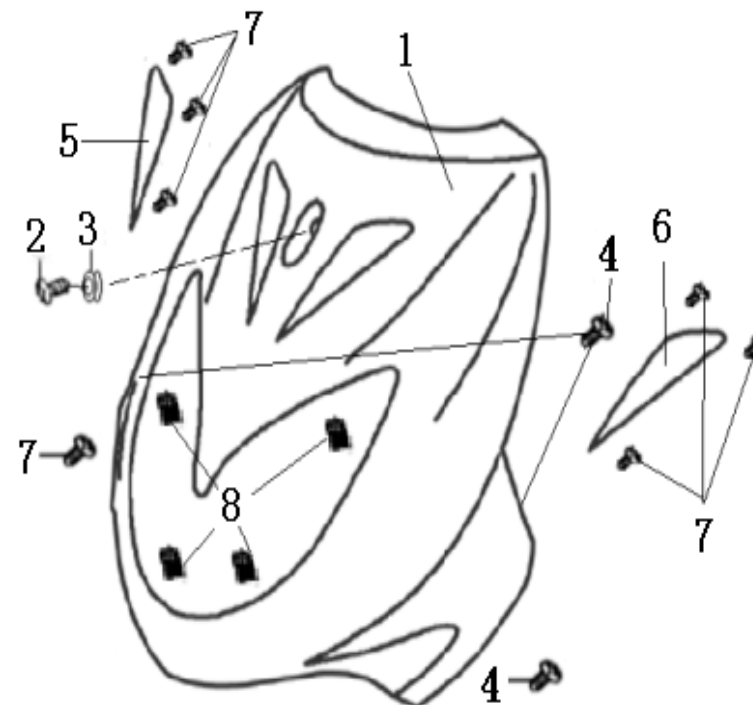

F16 FRONT COVER

NO	CODE	DESCRIPTION	QTY	PRICE
1	65301B92E60A	LEG SHIELD, (BLUE E6) WITHOUT STICKERS FOR F-ACT RACING	1	kr 787,10
1	65301B92155Z	LEG SHIELD, (BLUE E6) WITH STICKERS FOR F-ACT RACING	1	kr 846,15
1	65301B92WF0A	LEG SHIELD (WHITE WF),WITHOUT STICKER FOR WHITE F-ACT	1	kr 787,10
1	65301B92157Z	LEG SHIELD, (WHITE WF) WITH STICKER FOR WHITE F-ACT	1	kr 846,15
1	65301B92BA0A	LEG SHIELD, (BLACK BA) WITHOUT STICKER	1	kr 787,10
1	65301B92158Z	LEG SHIELD, (BLACK BA) WITH STICKERS	1	kr 846,15
2	65314BMBT000	SCREW	1	kr 0,78
3	08027J4AT000	PLASTIC WASHER	1	kr 1,17
4	B05074201605	TAPPING SCREW 4.2X16MM	4	kr 0,78
5	65367BMBT000	COVER RIGHT	1	kr 36,52
6	65366BMBT000	COVER LEFT	1	kr 36,52
7	B05074001205	TAPPING SCREW 4X12MM	6	kr 0,78
8	65801BMAT000	SPRING NUT 4MM	4	kr 0,78