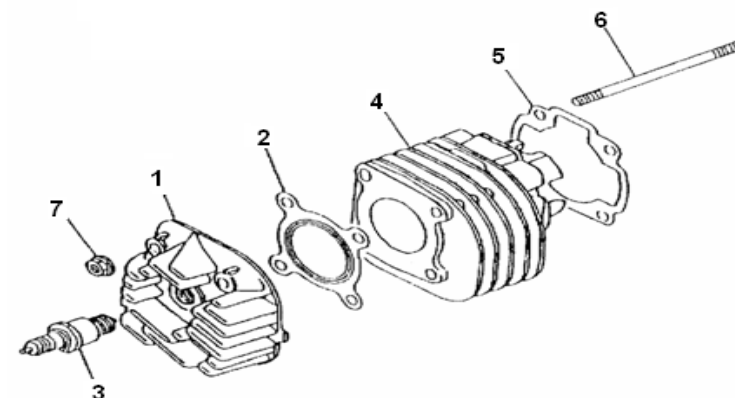

F28.2 Sticker

E01 CYLINDER HEAD ASSY

NO	PART NO	DESCRIPTION	QTY	PRICE
1	30701B01F000	HEAD, CYLINDER	1	kr 233,88
2	30507B01F000	GASKET, CYLINDER HEAD	1	kr 4,27
3	T1203BR7ES	SPARK PLUG	1	kr 128,59
4	27101B01F00A	CYLINDER	1	kr 368,69
5	204204.001000	GASKET, CYLINDER	1	kr 3,89
6	26107B01F910	STUD BOLT	4	kr 41,18
7	304290700062	NUT M7, FOR 30KM/H VEHICLES,	3	kr 14,37