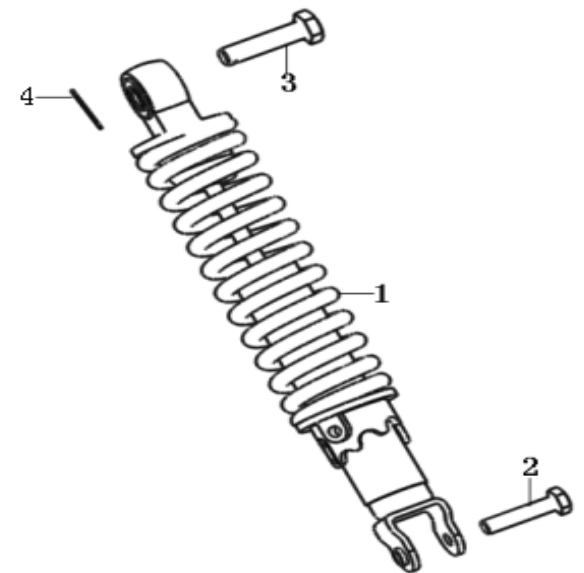

F12 Rear absorber