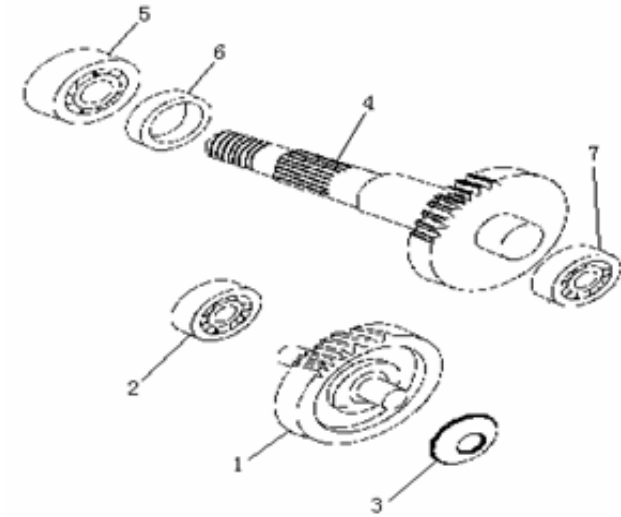

E08.2 CLUTCH ASSY

NO	PART NO	DESCRIPTION	QTY	PRICE
27	24205G02F000	FACE,MOVABLE DRIVEN	1	kr 131,31
28	24206G02F000	OIL SEAL	1	kr 5,44
29	24207G02F000	O-RING	2	kr 3,89
30	24208G02F000	PIN, GUIDE	2	kr 1,17
31	24308B01F000	SPRING	1	kr 26,03
32	24245G02F000	ROLLER BEARING	1	kr 70,32
33	24309G02F930	SEAT, SPRING	1	kr 16,32
34	24100B09F000	DRIVE ASSY	1	kr 380,34
35	200021070030	WASHER 30 KM/T	1	kr 0,78
35	200011070043	WASHER 45 KM/T	1	kr 0,78

E09 TRANSMISSION SYSTEM ASSY

NO	PART NO	DESCRIPTION	QTY	PRICE
1	17800B09F000	SHAFT, IDLE	1	kr 253,69
2	B12016620000	BEARING 6200	1	kr 95,57
3	17732J01F000	WASHER, THRUST Ø14	1	kr 1,17
4	17300B09F000	SHAFT, REAR BOX	1	kr 299,53
5	B12016600400	NEEDLE BEARING 6004-2RS	1	kr 60,22
6	17317B09F000	OIL SEAL 25X44X7	1	kr 11,27
7	B12016620200	NEEDLE BEARING 6202	1	kr 42,35