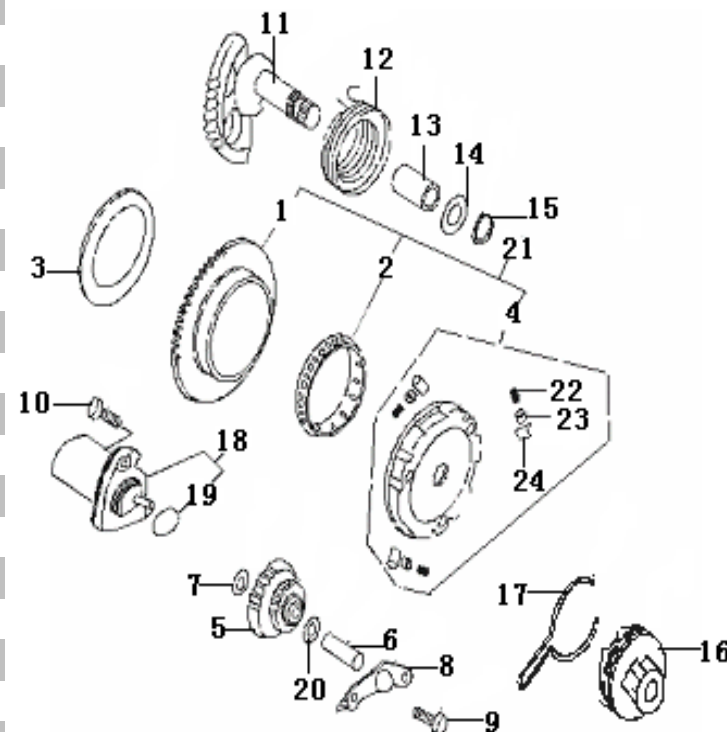

E07 KICK STARTER ASSY

NO	PART NO	DESCRIPTION	QTY	PRICE
1	34120G02F000	START GEAR ASSY	1	kr 220,67
2	34121G02F000	NEEDLE BEARING	1	kr 60,22
3	34123G02F000	THRUST WASHER	1	kr 55,94
4	34110G02F00A	START HOLDER ASSY	1	kr 239,32
5	34126G02F000	DRIVEN GEAR, STARTER	1	kr 104,90
6	26128G02F000	IDLE GEAR SHAFT	1	kr 3,89
7	34122G02F000	PLATE WASHER	1	kr 0,78
8	34125G02F000	IDLE GEAR HOLDER	1	kr 7,38
9	B02000601063	SCREW M6X10	2	kr 1,17
10	302040602065	SCREW M6X20	2	kr 1,17
11	216100.003000	SHAFT, KICK STARTER	1	kr 140,64
12	17407G02F000	SPRING	1	kr 16,32
13	216217.004000	BUSH	1	kr 10,49
14	307991005552	WASHER ,KICK STARTER	1	kr 0,78
15	308090150003	CLIPS	1	kr 0,78
16	17415G02F000	KICK PINION ASSY	1	kr 62,94
17	17418G02F930	CLIP	1	kr 3,89
18	218100.017472	STARTING MOTOR ASSY	1	kr 298,37
19	B190102120B0	O-RING	1	kr 0,78
20	34130G02F000	PLATE WASHER	1	kr 0,78
21	217100.100000	START CLUTCH ASSY	1	kr 520,98
22	34404G02F00A	SPRING	3	kr 5,05
23	34405G02F00A	CAP	3	kr 6,22
24	34402G02F00A	ROLLER	3	kr 22,92