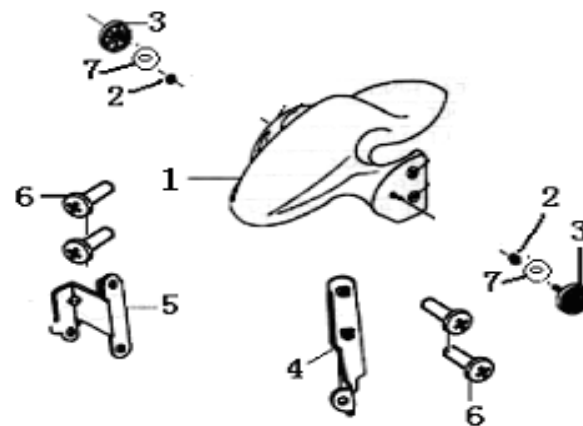

F14 FRONT FENDER

NO	CODE	DESCRIPTION	QTY	PRICE
1	65101B92D500	FRONT FENDER, (CARBON LOOK) FOR F-ACT RACING	1	kr 160,84
1	65101BMBTBA0	FRONT FENDER, (BLACK BA)	1	kr 160,84
1	65101B92WF00	FRONT FENDER, (WHITE WF) FOR WHITE F-ACT	1	kr 160,84
2	B04000500063	NUT 5MM	2	kr 1,17
3	86300BMMT000	FRONT REFLECTOR	2	kr 54,00
4	65130BMBT000	FRONT FENDER BRACKET, 1	1	kr 10,49
5	65140BMBT000	FRONT FENDER BRACKET, 2	1	kr 10,49
6	65114BMBT000	SCREW W/WASHER M6X16	4	kr 1,17
7	B07030000503	WASHER 5MM	2	kr 0,78