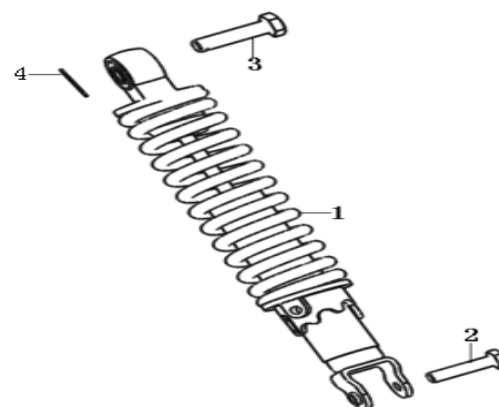

F12 REAR ABSORBER

NO	CODE	DESCRIPTION	QTY	PRICE
1	63100BM0TBH0	RR. ABSORBER (BLACK BH)		kr 446,39
2	63015J0ET000	FLANGE BOLT ,8X31MM	1	kr 3,89
3	B01141004063	BOLT/HOLE 10X1.25X40MM	1	kr 7,38
4	63016B0DT000	SPLIT PIN	1	kr 4,27