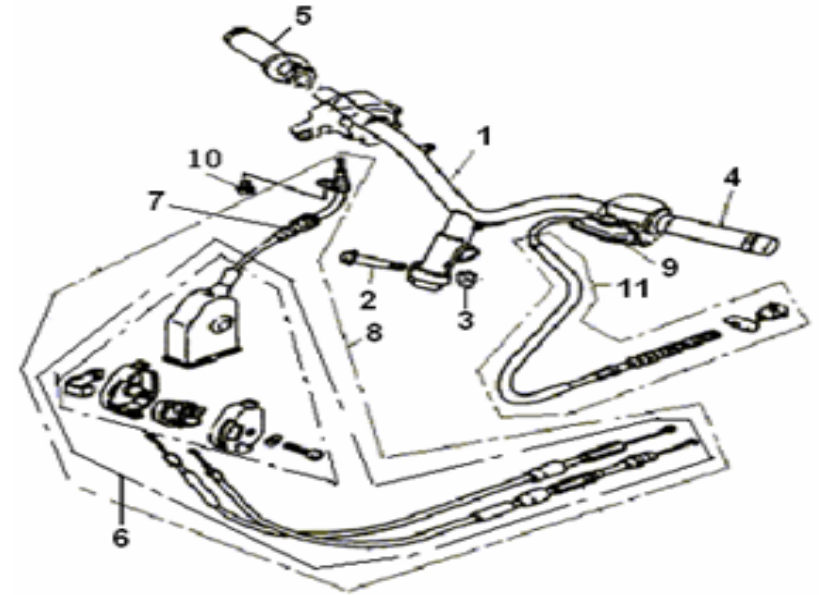

F01 STEERING

NO	CODE	DESCRIPTION	QTY	PRICE
1	40100BMBT001	HANDLE COMP.	1	kr 151,13
2	B01591004565	BOLT 10X1.25X45MM	1	kr 9,32
3	B04171012555	U NUT 10X1.25MM	1	kr 6,22
4	40001J4AT000	L. GRIP	1	kr 18,65
5	40212J4AT000	GRIP ASSY.	1	kr 24,86
6	40330BM0T000	CABLE ASSY THROTTLE 2	1	kr 79,64
7	40306BM0T000	CABLE THROTTLE 1	1	kr 42,35
8	40300BM0T001	CABLE ASSY. THROTTLE	1	kr 122,38
9	40008BM0T000	JACKET, REAR. BRAKE CABLE	1	kr 1,94
10	B02000501025	PAN HEAD SCREW 5X10MM	1	kr 0,78
11	40270BMBT000	BRAKE CABLE ASSY.	1	kr 58,28