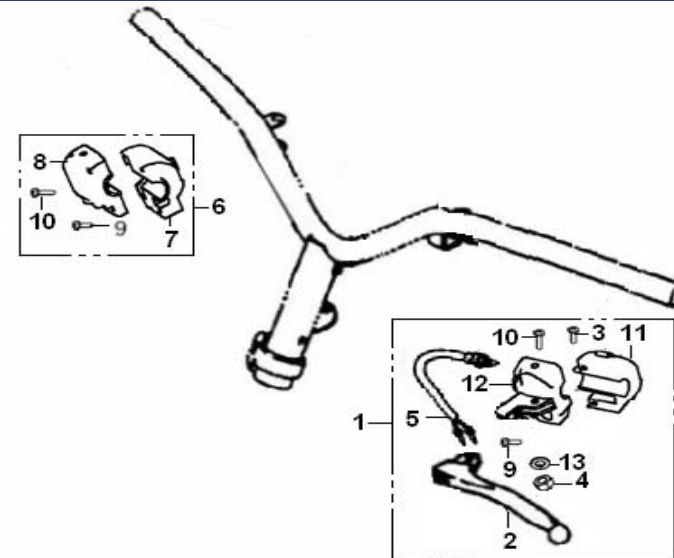

F02 LEVER/HANDLE SWITCH

NO	CODE	DESCRIPTION	QTY	PRICE
1	40500BM0T000	LEFT HANDLE SWITCH ASSY.	1	kr 144,91
2	40002BM0T000	LEFT LEVER	1	kr 47,40
3	40004BMAT000	LEVER MOUNTING SCREW	1	kr 5,05
4	B04000500065	NUT 5MM	1	kr 1,17
5	91700BMAT000	STOP SWITCH ASSY.	1	kr 19,43
6	40600BM0T000	RIGHT HANDLE SWITCH ASSY.	1	kr 141,80
7	40610BM0T000	RIGHT HANDLE SWITCH	1	kr 88,97
8	40620BM0T000	R. SWITCH FIXING SEAT	1	kr 47,79
9	B02000502025	PAN HEAD SCREW 5X20MM	2	kr 1,17
10	B02000502525	PAN HEAD SCREW 5X25MM	2	kr 1,17
11	40510BM0T000	LEFT HANDLE SWITCH	1	kr 88,97
12	40520BM0T000	L. SWITCH FIXING SEAT	1	kr 47,79
13	B07000000505	SPRING WASHER 5MM	1	kr 0,78