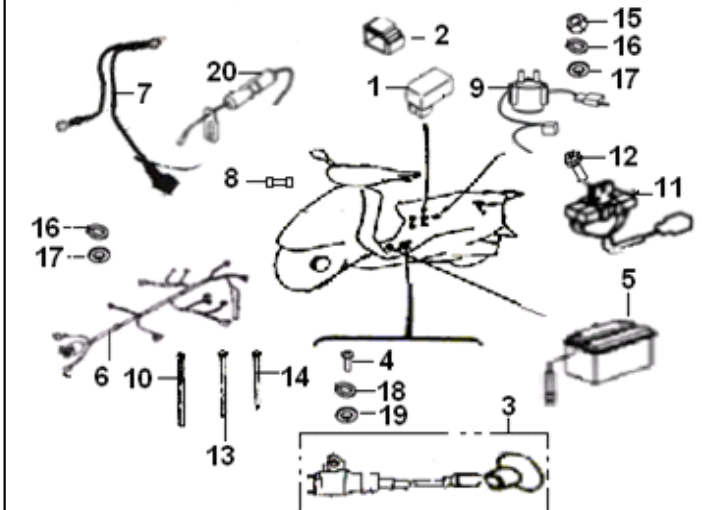

F24 Electrical equipment 1