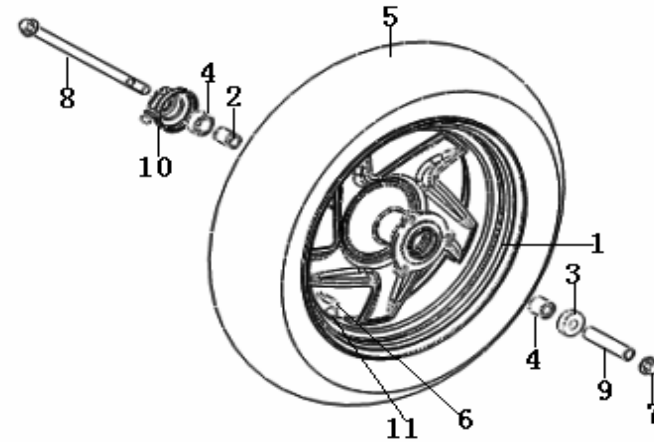

F04 FRONT WHEEL ASSY.

NO	CODE	DESCRIPTION	QTY	PRICE
1	44100B91BH2A	FR. RIM COMP. 3.5X12" (BLACK) ALLOY FOR 2008 VEHICLE	1	kr 907,15
1	44100BM0TBHA	FR. RIM COMP. 3.5X12" (BLACK) ALLOY FOR 2007 VEHICLE	1	kr 907,15
2	44600BM0T910	DISTANCE COLLAR COMP.	1	kr 13,21
3	44300BM0T000	OIL SEAL 22X35X7	1	kr 1,94
4	B12016020100	BALL BEARING 6201-2RS	2	kr 27,97
5	B140507D12AB	TIRE 120/70-12	1	kr 640,25
6	B1403Z201100	RIM VALVE Z2-01-1	1	kr 29,14
7	B04171212563	U NUT 12X1.25MM	1	kr 9,32
8	44004G4CT000	FRONT WHEEL AXLE	1	kr 54,78
9	44005BM0T000	COLLAR	1	kr 10,49
10	44200J5BTB H0	SPEEDOMETER GEAR COMP. BLACK BH	1	kr 127,43
11	B1404Z2011C0	CAP, VALVE	1	kr 1,17