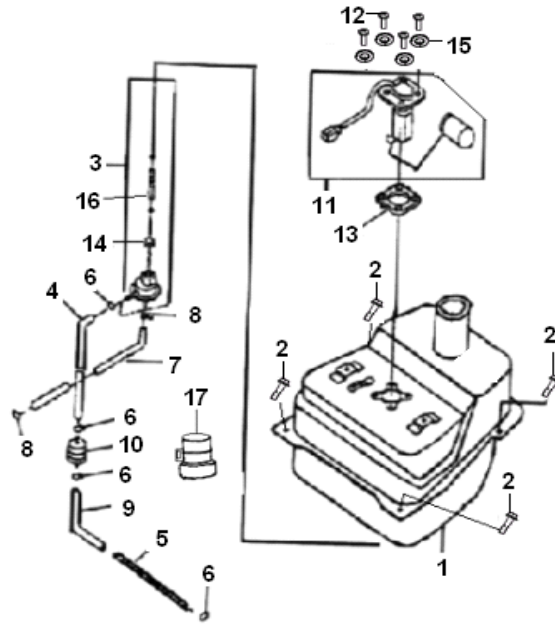

F08 Fuel tank