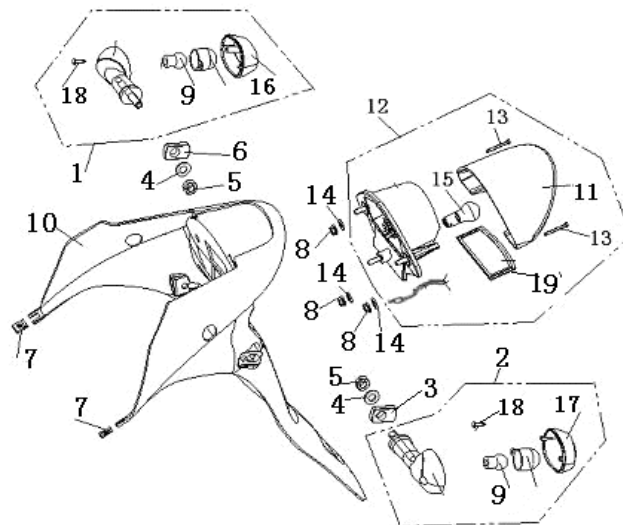

F23 Tail light