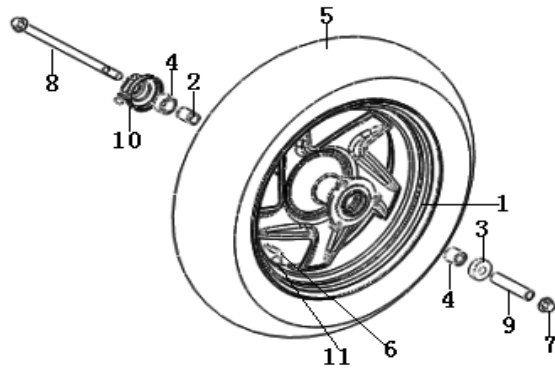

E12 CARBURATOR ASSY

Indhold - Stel

F01 Steering

F02 Lever/Handle switch

F03 Front fork

F04 Front wheel

F05 Front disc brake

F06 Sporty muffler 30/ 45 km/t