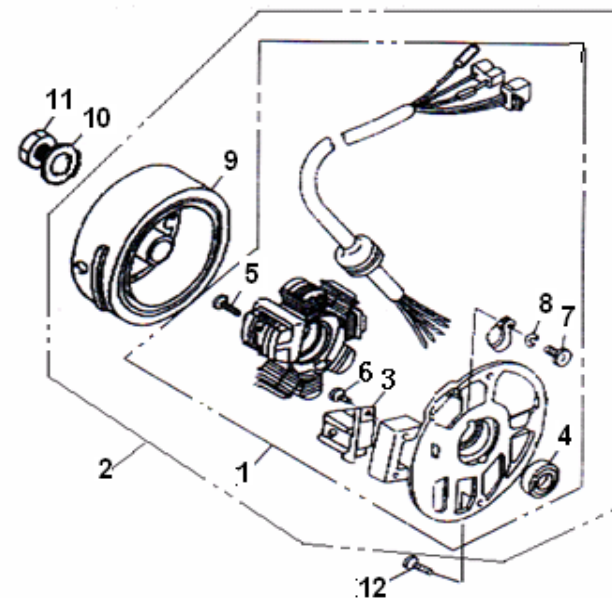

E10 REED VALVE ASSY

NO	PART NO	DESCRIPTION	QTY	PRICE
1	32300G02F000	REED VALVE ASSY	1	kr 220,67
2	202306.002000	VALVE SEAT GASKET	1	kr 4,27
3	302040602065	SCREW M6X20, USED WITH NO.6	3	kr 1,17
4	32200G02F000	PIPE, INTAKE	1	kr 1,17
5	202104.006472	CLIP, 45KM/H	1	kr 109,56
5	202215.007994	CLIP, 30KM/H	1	kr 10,49
6	206412.001472	SCREW, USED WITH NO. 3	1	kr 0,78

E11 MAGNETO ASSY

NO	PART NO	DESCRIPTION	QTY	PRICE
1	223102.104000	COIL ASSY	1	kr 280,89
2	223100.101000	MAGNETO ASSY (17°)	1	kr 525,25
3	34330G02F000	PULSE TRIGGER	1	kr 27,97
4	34350G02F000	OIL SEAT	1	kr 12,43
5	B02000502522	SCREW	2	kr 1,94
6	B02000501262	SCREW	2	kr 1,17
7	B02000400622	SCREW	1	kr 0,78
8	B07000000400	SPRING WASHER	1	kr 0,78
9	223101.022000	FLY WHEEL ASSY (17°)	1	kr 244,37
10	B07030001200	WASHER	1	kr 1,94
11	15228H03F000	NUT	1	kr 4,27
12	B01070601664	NUT	2	kr 1,17