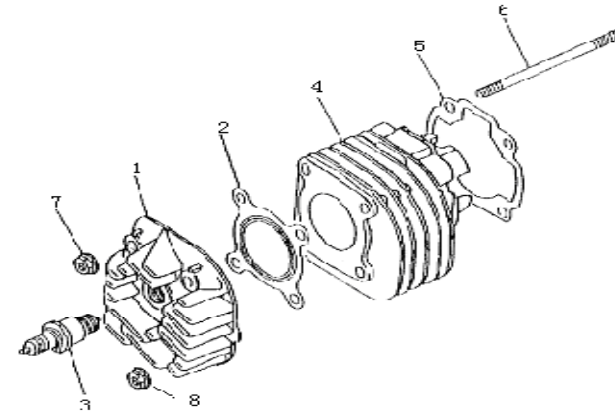

F27 Engine attachment

F28.1 Sticker

F28.2 Sticker

F28.3 Sticker

E01 CYLINDER HEAD ASSY

NO	PART NO	DESCRIPTION	QTY	PRICE
1	201200.066000	HEAD, CYLINDER	1	kr 233,88
2	30507B01F000	GASKET, CYLINDER HEAD	1	kr 4,27
3	T1203BR7ES	SPARK PLUG	1	kr 29,00
4	204200.041000	CYLINDER	1	kr 368,69
5	204204.001000	GASKET, CYLINDER	1	kr 3,89
6	26107B01F910	STUD BOLT	4	kr 41,18
7	304290700063	NUT M7, FOR 45KM/H	4	kr 14,37
7	304290700063	NUT M7, FOR 30KM/H VEHICLES,	3	kr 14,37
8	201334.001000	NUT, ONLY FOR 30KM/H VEHICLES	1	kr 14,37