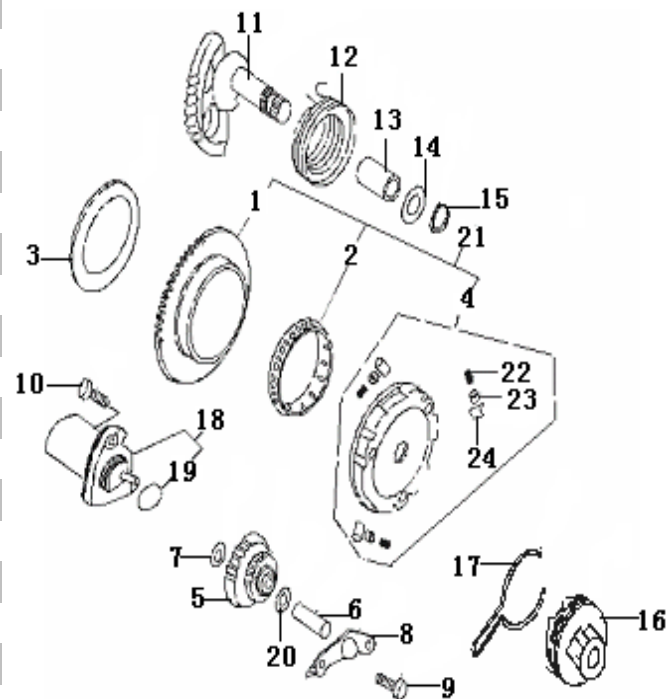

E07 KICK STARTER ASSY

NO	PART NO	DESCRIPTION	QTY	PRICE
1	34120G02F000	START GEAR ASSY	1	kr 220,67
2	34121G02F000	NEEDLE BEARING	1	kr 60,22
3	34123G02F000	THRUST WASHER	1	kr 55,94
4	34110G02F00A	START HOLDER ASSY	1	kr 239,32
5	34126G02F000	DRIVEN GEAR, STARTER	1	kr 104,90
6	26128G02F000	IDLE GEAR SHAFT	1	kr 3,89
7	34122G02F000	PLATE WASHER	1	kr 0,78
8	34125G02F000	IDLE GEAR HOLDER	1	kr 7,38
9	B02000601063	SCREW M6X10	2	kr 1,17
10	302040602065	SCREW M6X20	2	kr 1,17
11	216100.003000	SHAFT, KICK STARTER	1	kr 140,64
12	17407G02F000	SPRING	1	kr 16,32
13	216217.004000	BUSH	1	kr 10,49
14	307991005552	WASHER ,KICK STARTER	1	kr 0,78
15	308090150003	CLIPS	1	kr 0,78
16	17415G02F000	KICK PINION ASSY	1	kr 62,94
17	17418G02F930	CLIP	1	kr 3,89
18	218100.017472	STARTING MOTOR ASSY	1	kr 298,37
19	B190102120B0	O-RING	1	kr 0,78
20	34130G02F000	PLATE WASHER	1	kr 0,78
21	217100.100000	START CLUTCH ASSY	1	kr 520,98
22	34404G02F00A	SPRING	3	kr 5,05
23	34405G02F00A	CAP	3	kr 6,22
24	34402G02F00A	ROLLER	3	kr 22,92