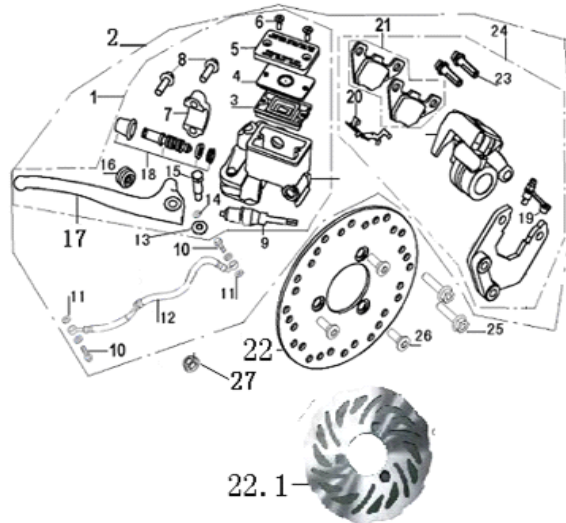

E12 CARBURATOR ASSY

Indhold - Stel

F01 Steering

F02 Lever/Handle switch

F03 Front fork

F04 Front wheel

F05 Front disc brake

F06 Sporty muffler 30/ 45 km/t