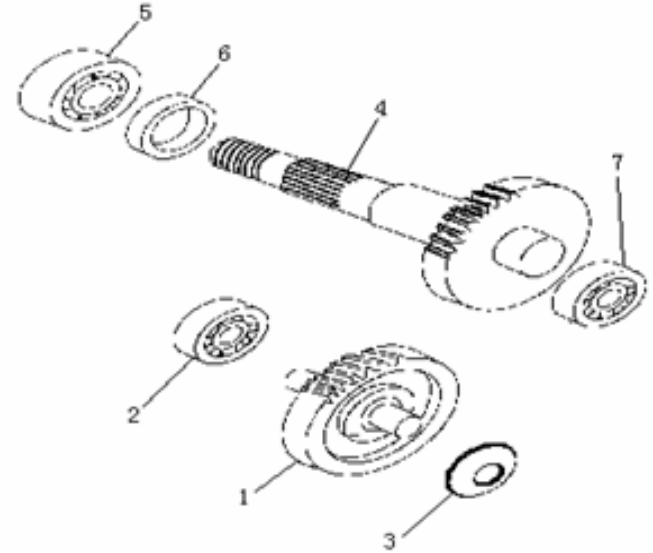

E08.2 CLUTCH ASSY

NO	PART NO	DESCRIPTION	QTY	PRICE
27	24205G02F000	FACE,MOVABLE DRIVEN	1	kr 131,31
28	24206G02F000	OIL SEAL	1	kr 5,44
29	24207G02F000	O-RING	2	kr 3,89
30	24208G02F000	PIN, GUIDE	2	kr 1,17
31	24308B01F000	SPRING	1	kr 26,03
32	24245G02F000	ROLLER BEARING	1	kr 70,32
33	24309G02F930	SEAT, SPRING	1	kr 16,32
34	24100B09F000	DRIVE ASSY	1	kr 380,34
35	213100.022000	SHIFT ASSY (WITH 6.3G ROLLER)	1	kr 987,18
36	B01090801263	PAN HEAD SCREW M8X12	1	kr 1,94
37	18114G02F000	PLATE WASHER	1	kr 0,78

E09 TRANSMISSION SYSTEM ASSY

NO	PART NO	DESCRIPTION	QTY	PRICE
1	17800B09F000	SHAFT, IDLE	1	kr 253,69
2	B12016620000	BEARING 6200	1	kr 95,57
3	17732J01F000	WASHER, THRUST Ø14	1	kr 1,17
4	17300B09F000	SHAFT, REAR BOX	1	kr 299,53
5	B12016600400	NEEDLE BEARING 6004-2RS	1	kr 60,22
6	17317B09F000	OIL SEAL 25X44X7	1	kr 11,27
7	B12016620200	NEEDLE BEARING 6202	1	kr 42,35