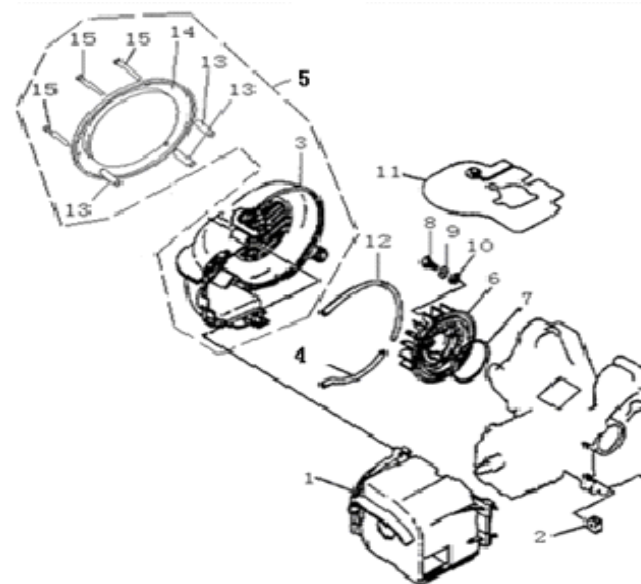

E06 AIR COOLING SYSTEM

NO	PART NO	DESCRIPTION	QTY	PRICE
1	20301B01F000	COWLING, CYLINDER	1	kr 41,18
2	20303G02F000	GROMMET	2	kr 4,27
3	20201B09F000	COOLING, FAN	1	kr 25,64
4	20208G02F000	RUBBER GASKET CLUTCH	1	kr 6,22
5	222103.014000	COOLING ASSY, FAN	1	kr 35,35
6	20401B01F000	FAN ASSY	1	kr 24,09
7	20402G02F000	RUBBER RING	1	kr 3,89
8	B02000601663	SCREW	3	kr 1,94
9	B07000000600	SPRING WASHER	3	kr 0,78
10	B07030000600	WASHER	3	kr 0,78
11	20102G02F000	PLATE	1	kr 19,43
12	20206G02F000	RUBBER GASKET CLUTCH	1	kr 5,05
13	20208B09F000	COLOUR	3	kr 0,78
14	222304.101000	DUSTPROOF COVER	1	kr 7,38
15	B02000403524	SCREW M4X35	3	kr 1,17