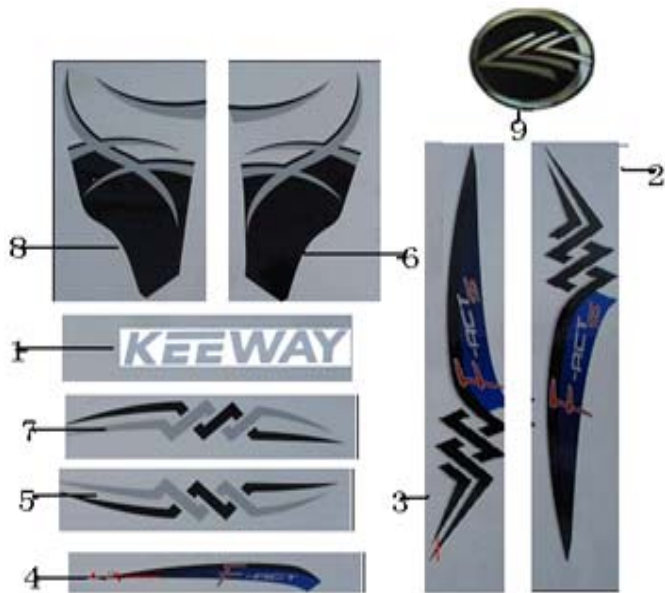

F27 Engine attachment

F28.1 Sticker

F28.2 Sticker

F28.3 Sticker

E01 CYLINDER HEAD ASSY

NO	PART NO	DESCRIPTION	QTY	PRICE
1	201200.066000	HEAD, CYLINDER	1	kr 233,88
2	30507B01F000	GASKET, CYLINDER HEAD	1	kr 4,27
3	T1203BR7ES	SPARK PLUG	1	kr 29,00
4	204200.041000	CYLINDER	1	kr 368,69
5	204204.001000	GASKET, CYLINDER	1	kr 3,89
6	26107B01F910	STUD BOLT	4	kr 41,18
7	304290700063	NUT M7, FOR 45KM/H	4	kr 14,37
7	304290700063	NUT M7, FOR 30KM/H VEHICLES,	3	kr 14,37
8	201334.001000	NUT, ONLY FOR 30KM/H VEHICLES	1	kr 14,37