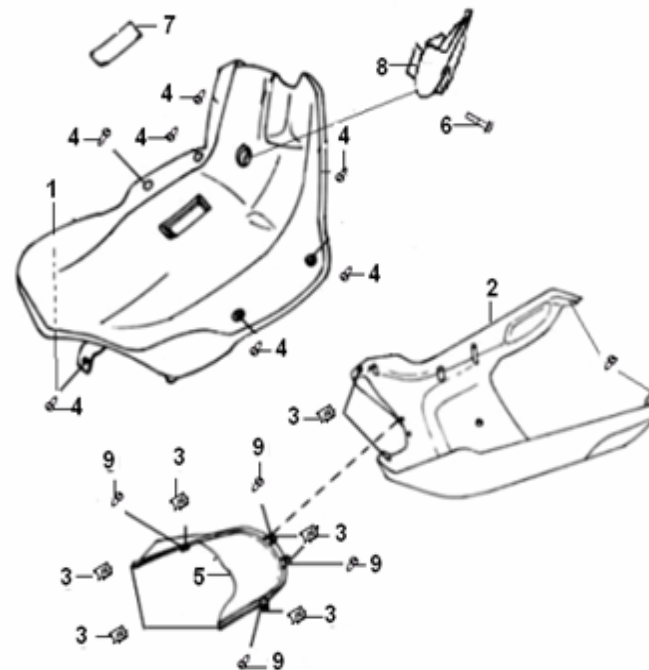

F17 LEG SHIELD

NO	CODE	DESCRIPTION	QTY	PRICE
1	65402BMBT000	LEG SHIELD, 2	1	kr 198,14
2	65406BMBTBA0	UNDER COVER (BLACK BA) WITHOUT STICKERS, USED FOR BLUE EN, BLACK BA VEHICLE	1	kr 235,04
2	65406BMBTR80	UNDER COVER (RED R8) WITHOUT STICKERS, USED FOR RED R8/WHITE W5 VEHICLE	1	kr 235,04
2	65406B92006Z	UNDER COVER (BLACK BA) WITH STICKERS, USED FOR BLUE EN, BLACK BA VEHICLE	1	kr 281,66
2	65406B92018Z	UNDER COVER (RED R8) WITH STICKERS, USED FOR RED R8/WHITE W5 VEHICLE	1	kr 281,66
4	B05074801605	TAPPING SCREW 4.8X16MM	8	kr 0,78
5	65407BMKT000	INNER FENDER	1	kr 20,98
6	B01090603065	BOLT 6X30MM	1	kr 1,17
7	65403BMBT000	INSPECT COVER	1	kr 1,94
8	51011BMBT000	HOOK, HELMET	1	kr 1,94
9	B05074201605	TAPPING SCREW 4.2X16MM	8	kr 0,78