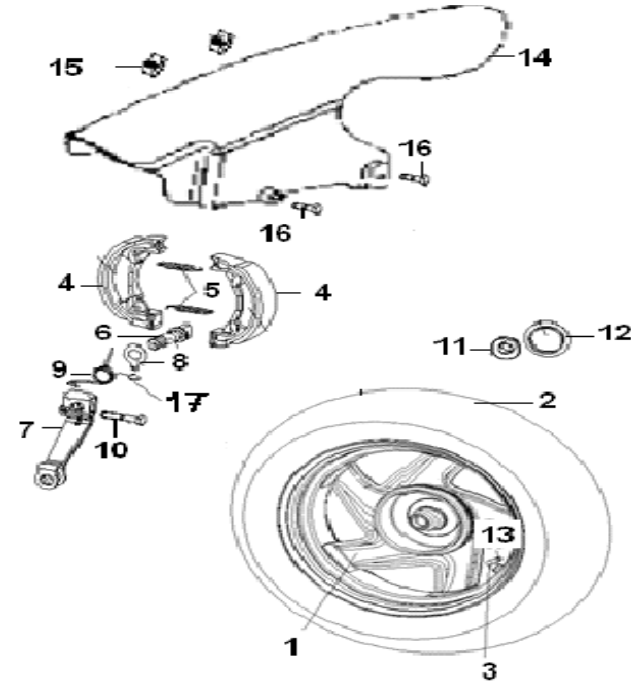

F10 REAR WHEEL

NO	CODE		QTY	PRICE
1	54100BM0TBHA	REAR .RIMCOMP.3.5X12" (BLACK BH) HALF PAINTED ALLOY, FOR 2007 VEHICLE	1	kr 1.044,68
1	54100B91BH2A	REAR .RIMCOMP.3.5X12" ,BLACK (BH) FULLY PAINTED ALLOY, FOR 2008 VEHICLE	1	kr 1.044,68
2	B140508D12BB	TIRE 130/70-12	1	kr 651,90
3	B1403Z201100	RIM VALVE Z2-01-1	1	kr 29,14
4	54200BMBT000	BRAKE SHOE	2	kr 29,91
5	54001BMBT000	SPRING BRAKE SHOE	2	kr 7,38
6	54003BM0T000	CAM SHAFT	1	kr 34,97
7	54007BM0T000	CAM SHAFT LEVER	1	kr 32,25
8	54002BM0T000	INDICATOR PLATE	1	kr 3,89
9	54008BMBT000	TENSION SPRING	1	kr 4,27
10	08012BM0T000	BOLT 6×30MM (GOLD)	1	kr 1,94
11	B04171615053	U NUT 16×1.5MM	1	kr 12,43
12	54027BM0T000	CAP	1	kr 5,05
13	B1404Z2011C0	CAP, VALVE	1	kr 1,17
14	65701BMBT001	HUGGER	1	kr 46,62
15	65803J0ET000	SPRING NUT M6	2	kr 1,17
16	B01090602065	BOLT 6×20MM	2	kr 1,17
17	B190101000A0	O RING 10×1.9MM	1	kr 0,78