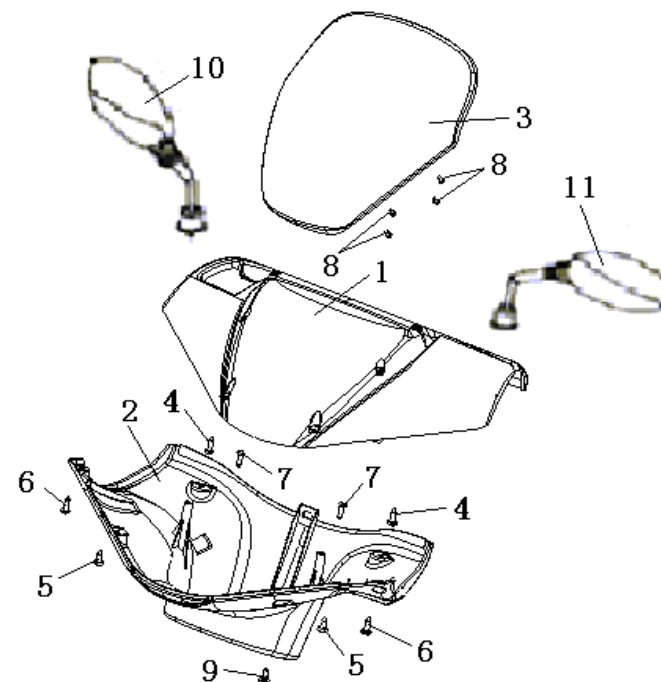

F15 HANDLE COVER

NO	CODE	DESCRIPTION	QTY	PRICE
1	65201BMBTCE2	HANDLE COVER, 1, (SILVER CE), WITHOUT STICKER, USED FOR BLUE EN VEHICLE	1	kr 265,73
1	65201BMBTBA2	HANDLE COVER, 1, (BLACK BA), WITHOUT STICKER, USED FOR BLACK BA VEHICLE	1	kr 265,65
1	65201BMBTW52	HANDLE COVER, 1, (WHITE W5), WITHOUT STICKER, USED FOR RED R8/WHITE W5 VEHICLE	1	kr 265,73
1	65201B92001Z	HANDLE COVER, 1, (SILVER CE), WITH STICKER, USED FOR BLUE EN VEHICLE	1	kr 277,39
1	65201B92004Z	HANDLE COVER, 1, (BLACK BA), WITH STICKER, USED FOR BLACK BA VEHICLE	1	kr 277,39
1	65201B92037Z	HANDLE COVER, 1, (WHITE W5), WITH STICKER, USED FOR RED R8/WHITE W5 VEHICLE	1	kr 277,39
2	65202BMBT000	HANDLE COVER, 2	1	kr 121,21
3	65203BMBT000	METER VISION ASSY (BLACK)	1	kr 87,02
4	B05075001605	TAPPING SCREW 5X16MM	2	kr 87,02
5	B05075001205	TAPPING SCREW 5X12MM	2	kr 0,78
6	B05074001205	TAPPING SCREW 4X12MM	2	kr 0,78
7	B05074001605	TAPPING SCREW 4X16MM	2	kr 0,78
8	B05073001005	TAPPING SCREW 3X10MM	4	kr 0,78
9	B13010501405	SCREW 5X14MM	1	kr 0,78
10	40470BMBT000	REAR VIEW MIRROR ASSY (BLACK) RIGHT	1	kr 93,24
11	40460BMBT000	REAR VIEW MIRROR ASSY (BLACK) LEFT	1	kr 93,24