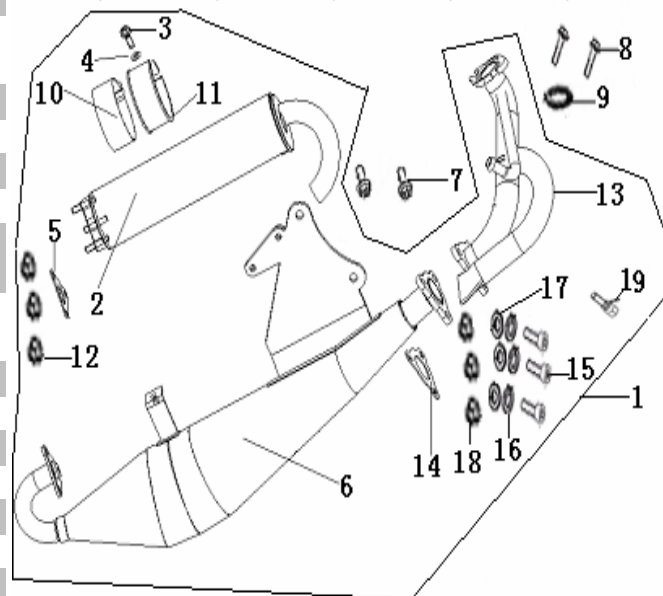

F06. SPORTY MUFFLER

NO	CODE	DESCRIPTION	QTY	PRICE
1	47100BM0T00F	MUFFLER ASSY COMP. (WITH CATALYZER,45KM/H)	1	kr 1.997,10
1	47100B940008	MUFFLER ASSY COMP. (WITH CATALYZER,30KM/H)	1	kr 1.997,10
2	48300BM0T002	MUFFLER CANISTER ASSY.	1	kr 1.091,48
3	B01090602064	BOLT 6X20MM	1	kr 1,17
4	B07000000604	WASHER 6MM	1	kr 1,55
5	47490BM0T005	CUSHION	1	kr 6,22
6	47200BM0T005	MUFFLER CANISTER ASSY.45KM/H	1	kr 1.091,48
6	47200B940008	MUFFLER CANISTER ASSY.30KM/H	1	kr 1.091,48
7	B01090802065	BOLT 8X20MM	2	kr 1,94
8	B01090601665	BOLT 6X16MM	2	kr 1,17
9	47800B0DT000	GASKET, EXHAUST PIPE	1	kr 6,22
10	47833B2GT005	ADIABATIC RUBBER	1	kr 7,38
11	48831B2GT005	MUFFLER HOOP	1	kr 12,43
12	47006J0AP000	NUT 6MM	3	kr 1,17
13	47500BM0T004	EXHAUST PIPE COMP.(45KM/H)	1	kr 84,69
13	47500B940008	EXHAUST PIPE COMP.(30KM/H)	1	kr 84,69
14	47490BMBT000	GASKET, FLANGE	1	kr 5,05
15	B02050602565	SCREW M6X25	3	kr 1,17
16	B07000000605	SPRING WASHER 6	3	kr 0,78
17	B07030000605	WASHER 6	3	kr 0,78
18	B04000600055	NUT 6MM	3	kr 1,17