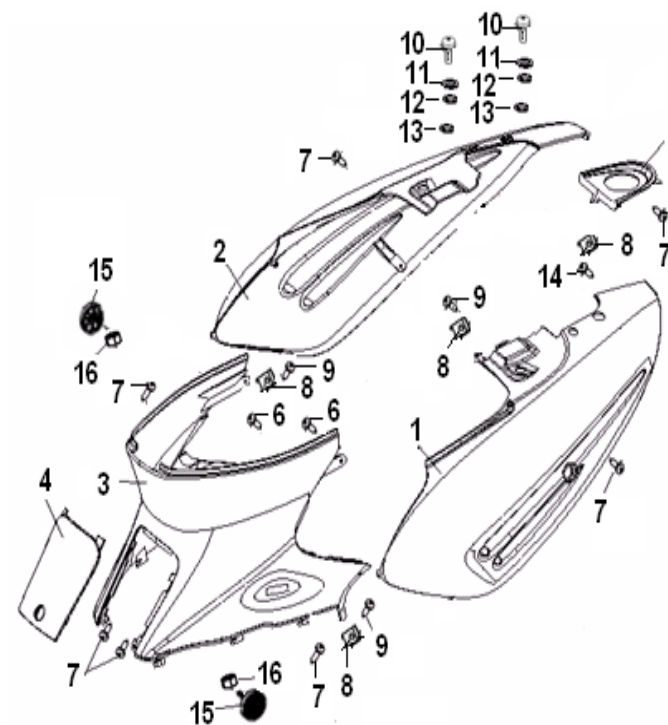

F19.1 SIDE COVER

NO	CODE	DESCRIPTION	QTY	PRICE
1	65601BMBTCE0	SIDE COVER 1,SILVER, WITHOUT STICKER, BLUE EN VEHICLE	1	kr 303,03
1	65601BMBTBA0	SIDECOVER,1 (BLACK BA), WITHOUT STICKER, BLACK BA VEHICLE	1	kr 303,03
1	65601BMBTW50	SIDECOVER,1 (WHITE W5), WITHOUT STICKER, RED R8/WHITE W5 VEHICLE	1	kr 303,03
1	65601B92010Z	SIDE COVER 1,SILVER, WITH STICKER, BLUE EN VEHICLE	1	kr 322,46
1	65601B92013Z	SIDECOVER,1 (BLACK BA), WITH STICKER, BLACK BA VEHICLE	1	kr 322,46
1	65601B92111Z	SIDECOVER,1 (WHITE W5), WITH STICKER, RED R8/WHITE W5 VEHICLE	1	kr 322,46
2	65602BMBTCE0	SIDE COVER 2,SILVER, WITHOUT STICKER, BLUE EN VEHICLE	1	kr 303,03
2	65602BMBTBA0	SIDECOVER,2 (BLACK BA), WITHOUT STICKER, BLACK BA VEHICLE	1	kr 303,03
2	65602BMBTW50	SIDECOVER,1 (WHITE W5), WITHOUT STICKER, RED R8/WHITE W5 VEHICLE	1	kr 303,03
2	65602B92010Z	SIDE COVER 2,SILVER, WITH STICKER, BLUE EN VEHICLE	1	kr 322,46
2	65602B92013Z	SIDECOVER,2 (BLACK BA), WITH STICKER, BLACK BA VEHICLE	1	kr 322,46
2	65602B92111Z	SIDECOVER,2 (WHITE W5), WITH STICKER, RED R8/WHITE W5 VEHICLE	1	kr 322,46
3	65605BMBT000	SIDE COVER, 3	1	kr 151,13
4	65619BMBT000	SIDE COVER, 4	1	kr 11,66