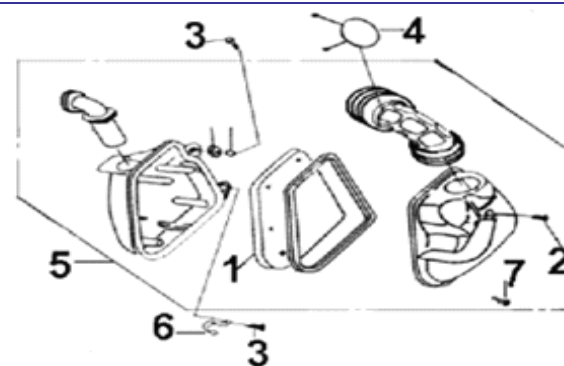

F07 AIR CLEANER

NO	CODE	DESCRIPTION	QTY	PRICE
1	49200BMBT000	FILTER	1	kr 43,51
2	B05074202005	TAPPING SCREW 4.2X20MM	5	kr 0,78
3	B01090602065	BOLT 6X20MM	2	kr 1,17
4	49016BM0T000	CLIP 42.5, WHITEOUT TUBE	1	kr 6,99
5	49000BMBT001	AIR CLEANER ASSY. Ø14 WHIT TUBE	1	kr 262,24
6	49371B0DT000	GUIDE, BRAKE CABLE	1	kr 1,94
7	B05074201205	TAPPING SCREW 4.2X1.2MM	4	kr 0,78