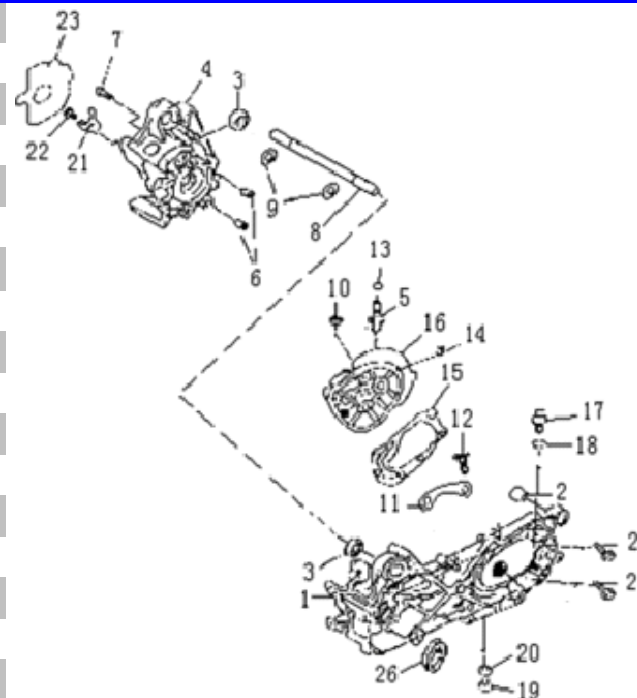

E02 CRANKCASE ASSY

NO	PART NO	DESCRIPTION	QTY	PRICE
1	206200.057000	CRANKCASE LEFT	1	kr 1.409,87
2	26108G02F000	BUSH, ENGINE MOUNTING	1	kr 11,27
3	B12016600300	BEARING 6003-2RS	2	kr 45,84
4	26211B09F001	CRANKCASE RIGHT	1	kr 434,34
5	26142G02F000	BRAKE SHOE	1	kr 11,27
6	26123G02F000	DOWEL PIN	2	kr 4,27
7	301310603565	PAN HEAD SCREW	6	kr 1,17
8	26109B09F000	AXLE	1	kr 40,40
9	B08010001700	CLIPS	2	kr 1,94
10	B04070812553	NUT	1	kr 3,89
11	26214B09F000	BEARING HOLDER	1	kr 6,22
12	B02000601262	PAN HEAD SCREW	2	kr 0,78
13	14222J01F000	O-RING	1	kr 1,17
14	26123G02F000	DOWEL PIN	2	kr 4,27
15	214201.004000	MISSION CASE GASKET	1	kr 20,98
16	18101B09F000	COVER, GEAR BOX	1	kr 236,21
17	206407.004081	OIL PLUG	1	kr 1,17
18	26102G02F000	O RING	1	kr 1,17
19	301310801605	FLANGE BOLT	1	kr 1,17
20	18105H03F000	PLATE WASHER	1	kr 0,78
21	26214G02F910	OIL SEAL HOLDER	1	kr 11,27
22	301310601263	PAN HEAD SCREW M6X12	1	kr 0,78
23	206321.001000	GASKET	1	kr 3,89
24	301310805565	SCREW M8X55	2	kr 4,27
25	301310805065	SCREW M8X50	5	kr 4,27
26	207234.001000	BUSH	1	kr 42,74