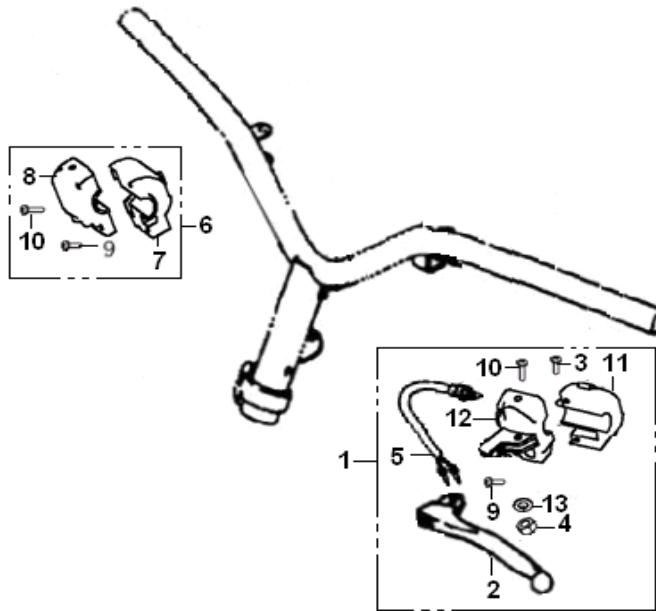

E12 CARBURATOR ASSY

Indhold - Stel

F01 Steering

F02 Lever/Handle switch

F03 Front fork

F04 Front wheel

F05 Front disc brake

F06 Sporty muffler 30/ 45 km/t