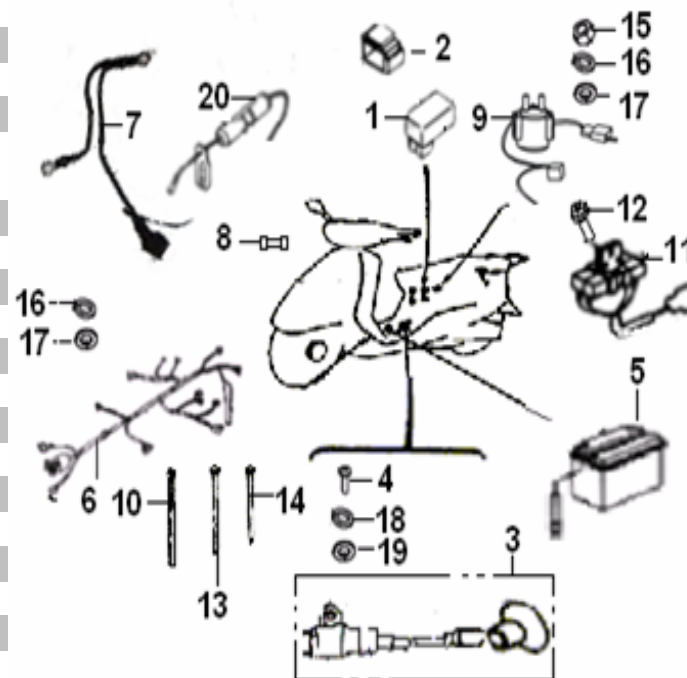

F24 ELECTRICAL EQUIPMENT I

NO	CODE	DESCRIPTION	QTY	PRICE
1	97701BM0T001	C.D.I. UNIT COMP.	1	kr 97,13
2	96007BM0T000	CUSHION. C.D.I	1	kr 9,32
3	96200BMAT000	IGNITION COIL ASSY	1	kr 122,38
4	B02000502025	SCREW 5X20MM	1	kr 1,17
5	T1202YTX5	BATTERY YTX5L-BS 12V,4AH	1	kr 497,00
6	92000BMBT00L	WIRE HARNESS ASSY (WITH THERMOSTAT SOCKET)	1	kr 243,20
7	96900BMBT000	WIRE HARNESS	1	kr 31,08
8	96810BMAT000	FUSE 8A,250V	1	kr 16,32
9	94000BMBT000	STARTER RELAY COMP.	1	kr 144,13
10	96001K00P000	BAND 8X250	3	kr 9,32
11	96600BMAT000	RESISTOR COMP.	1	kr 41,57
12	B01090601265	BOLT 6X12MM	2	kr 1,17
13	96003K00P000	BAND 8X200	3	kr 0,78
14	96002K00P000	BAND 8X150	1	kr 3,89
15	B04000600055	NUT 6MM	1	kr 1,17
16	B07000000605	SPRING WASHER 6MM	2	kr 0,78
17	B07030000605	WASHER 6MM	2	kr 0,78
18	B07000000505	SPRING WASHER 5MM	1	kr 0,78
19	B07030000505	WASHER 5MM	1	kr 0,78
20	96800BMAT000	FUSE COMP	1	kr 11,27