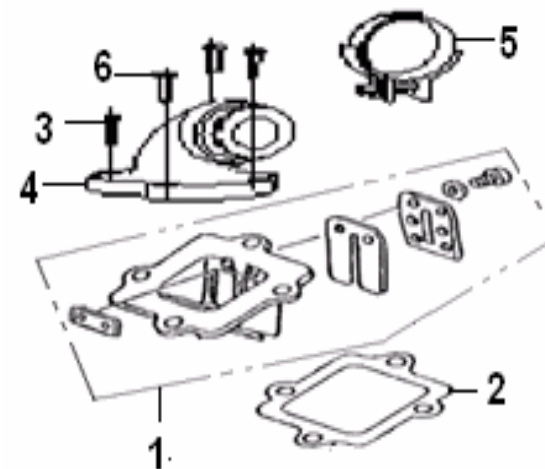

E09 TRANSMISSION SYSTEM ASSY

NO	PART NO	DESCRIPTION	QTY	PRICE
1	17800B09F000	SHAFT, IDLE	1	kr 253,69
2	B12016620000	BEARING 6200	1	kr 95,57
3	17732J01F000	WASHER, THRUST Ø14	1	kr 1,17
4	17300B09F000	SHAFT, REAR BOX	1	kr 299,53
5	B12016600400	NEEDLE BEARING 6004-2RS	1	kr 60,22
6	17317B09F000	OIL SEAL 25X44X7	1	kr 11,27
7	B12016620200	NEEDLE BEARING 6202	1	kr 42,35

E10 REED VALVE ASSY

NO	PART NO	DESCRIPTION	QTY	PRICE
1	32300G02F000	REED VALVE ASSY	1	kr 220,67
2	202306.002000	VALVE SEAT GASKET	1	kr 4,27
3	302040602065	SCREW M6X20, USED WITH NO.6	3	kr 1,17
4	32200G02F000	PIPE, INTAKE	1	kr 1,17
5	202104.006472	CLIP, 45KM/H	1	kr 109,56
5	202215.007994	CLIP, 30KM/H	1	kr 10,49
6	206412.001472	SCREW, USED WITH NO. 3	1	kr 0,78