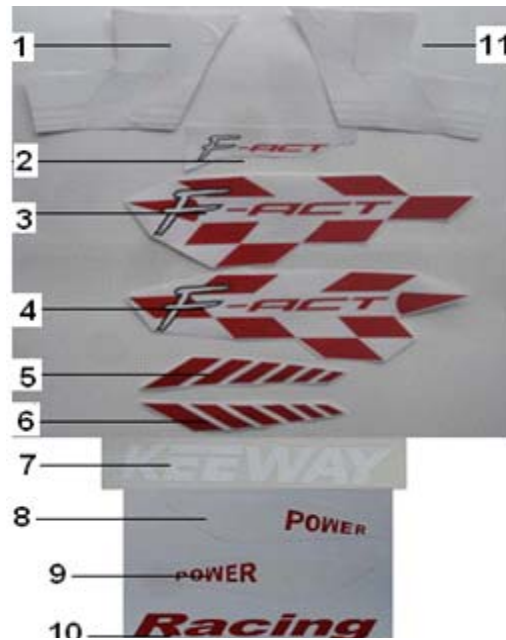

F27 Engine attachment

F28.1 Sticker

F28.2 Sticker

F28.3 Sticker

E01 CYLINDER HEAD ASSY

NO	PART NO	DESCRIPTION	QTY	PRICE
1	201200.066000	HEAD, CYLINDER	1	kr 233,88
2	30507B01F000	GASKET, CYLINDER HEAD	1	kr 4,27
3	T1203BR7ES	SPARK PLUG	1	kr 29,00
4	204200.041000	CYLINDER	1	kr 368,69
5	204204.001000	GASKET, CYLINDER	1	kr 3,89
6	26107B01F910	STUD BOLT	4	kr 41,18
7	304290700063	NUT M7, FOR 45KM/H	4	kr 14,37
7	304290700063	NUT M7, FOR 30KM/H VEHICLES,	3	kr 14,37
8	201334.001000	NUT, ONLY FOR 30KM/H VEHICLES	1	kr 14,37