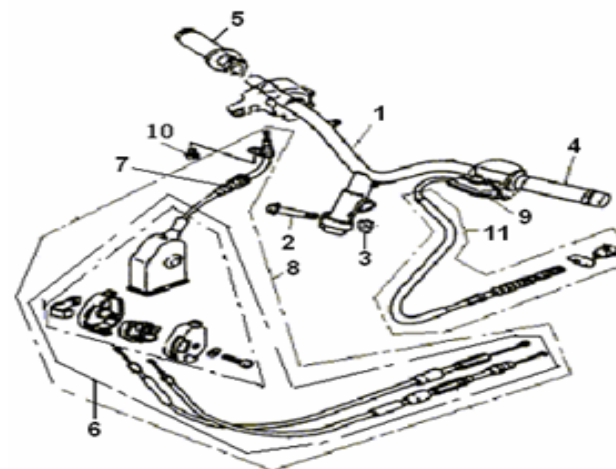

F01 STEERING

NO	CODE	DESCRIPTION	QTY	PRICE
1	40100BMBT001	HANDLE COMP.	1	kr 151,13
2	B01591004565	BOLT 10X1.25X45MM	1	kr 9,32
3	B04171012555	U NUT 10X1.25MM	1	kr 6,22
4	40001J4AT000	L. GRIP	1	kr 18,65
5	40212J4AT000	GRIP ASSY.	1	kr 24,86
6	40330BM0T000	CABLE ASSY THROTTLE 2	1	kr 79,64
7	40306BM0T000	CABLE THROTTLE 1	1	kr 42,35
8	40300BM0T001	CABLE ASSY. THROTTLE	1	kr 122,38
9	40008BM0T000	JACKET, REAR. BRAKE CABLE	1	kr 1,94
10	B02000501025	PAN HEAD SCREW 5X10MM	1	kr 0,78
11	40270BMBT000	BRAKE CABLE ASSY.	1	kr 58,28