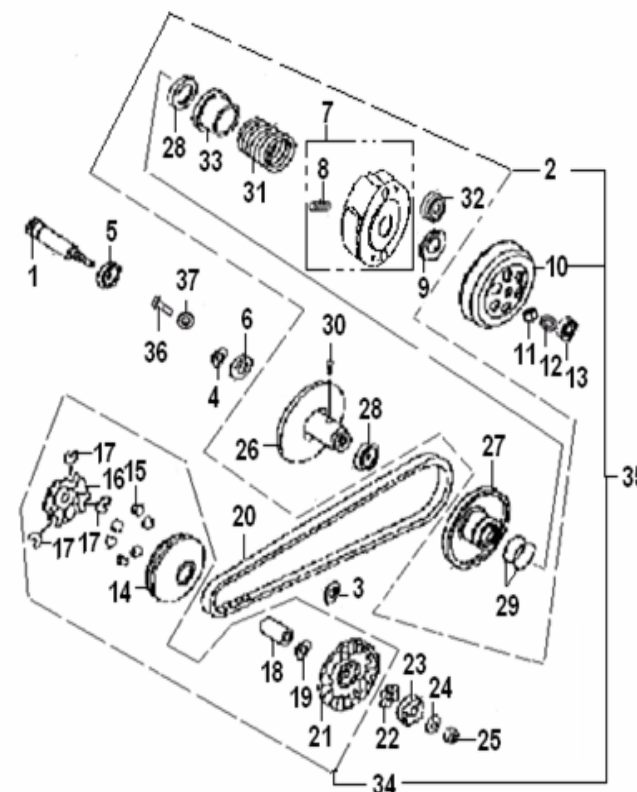

E08.1 CLUTCH ASSY

NO	PART NO	DESCRIPTION	QTY	PRICE
1	24201B09F000	PRIMARY DRIVE SHAFT	1	kr 182,60
2	24200B01F000	DRIVEN PULLEY AND CLUTCH ASSY	1	kr 477,86
3	213207.023000	WASHER (3.5MM)45KM/H	1	kr 0,78
3	24106B09F00H	WASHER (4MM)30KM/H	1	kr 0,78
4	B08010001700	CLIPS 17	1	kr 1,94
5	B12016620300	ROLING BEARING 6203	1	kr 27,97
6	24203B09F000	OIL SEAL 17X35X7	1	kr 11,27
7	24301B01F000	CLUTCH ASSY,SHOE	3	kr 105,00
8	24302B01F000	SPRING	3	kr 12,43
9	24303G02F000	NUT M28X1	1	kr 6,22
10	24700G02F000	HOUSING	1	kr 95,57
11	24305G02F940	NUT M10X1	1	kr 5,44
12	24243G02F000	O-RING 6.7X3	1	kr 0,78
13	24209G02F000	BEARING 638Z	1	kr 27,97
14	24101B09F000	FACE, MOVABLE DRIVE	1	kr 164,72
15	213119.005000	ROLLER, 6.3G	6	kr 10,49
16	24103G02F000	PLATE, MOVABLE DRIVE	1	kr 27,97
17	24104G02F000	DAMPER	3	kr 5,05
18	24105G02F000	COLLAR	1	kr 20,98
19	24106B01F000	WASHER	1	kr 0,78
20	24107B01F000	V BELT, DRIVE	1	kr 146,21
21	24108B09F000	FACE, FIXED DRIVE	1	kr 101,40
22	24109G02F000	PLATE, WOODRUFF KEY	1	kr 4,27
23	213203.001161	STARTING DISC	1	kr 29,91
24	15112G02F010	WASHER, SPRING	1	kr 1,17
25	B04031212553	NUT	1	kr 3,89
26	24204G02F000	FACE, FIXED DRIVEN	1	kr 133,64