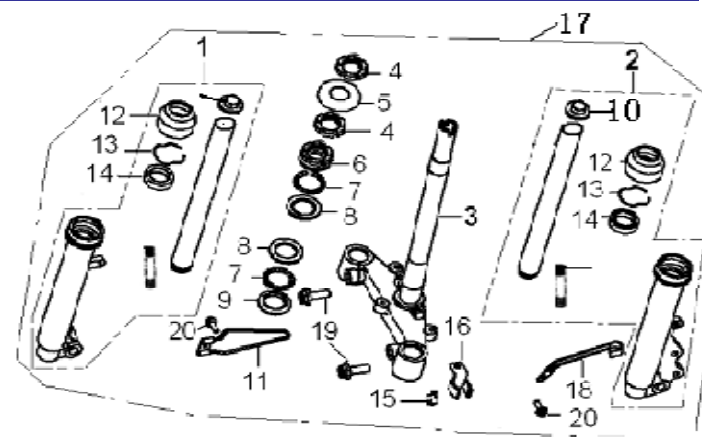

F03 FRONT FORK ASSY.

NO	CODE	DESCRIPTION	QTY	PRICE
1	43300BMBT001	RIGHT FORK ASSY. 2007 VEHICLE	1	kr 615,30
1	43300BMBTHU1	RIGHT FORK ASSY. (GRAY) 2008	1	kr 615,30
2	43200BMBT001	LEFT FORK ASSY. 2007 VEHICLE	1	kr 615,30
2	43200BMBTHU1	LEFT FORK ASSY. (GRAY) 2008	1	kr 615,30
3	43100BMBT003	STEM, STEERING	1	kr 412,20
4	43008BMBT000	NUT	2	kr 15,54
5	43005BMBT001	BALL RACE COVER	1	kr 3,89
6	43001BMBT002	BALL RACE, CONNECTING	1	kr 27,20
7	B06010150000	STEEL BALL, A SET: ORDER PER PIECE	42	kr 0,78
8	43003BMBT000	BALL RACE	2	kr 46,62
9	43004BMBT000	BALL RACE	1	kr 34,19
10	43204BMBT001	CAP BOLT	2	kr 17,87
11	43150BMBT000	CLIP, SPEEDOMETER CABLE	1	kr 5,05
12	43290K00P000	DUST SEAL	2	kr 20,98
13	43207K00P000	CLIP	2	kr 1,17
14	43260K00P000	OIL SEAL	2	kr 45,84
15	B01090601265	BOLT 6X12MM	1	kr 1,17
16	43035BMBT000	HOLDER, BRAKE HOSE 2	1	kr 3,89
17	43000BMBT001	FRONT FORK ASSY. 2007 VEHICLE	1	kr 1.367,89
17	43000BMBTHU1	FRONT FORK ASSY. (GRAY) 2008	1	kr 1.367,89
18	43021BMBT003	HOLDER, BRAKE HOSE 1	1	kr 1,94
19	B01591003065	BOLT 10X1.25X30MM	2	kr 7,38
20	B01070601665	BOLT 6X16MM	2	kr 1,17