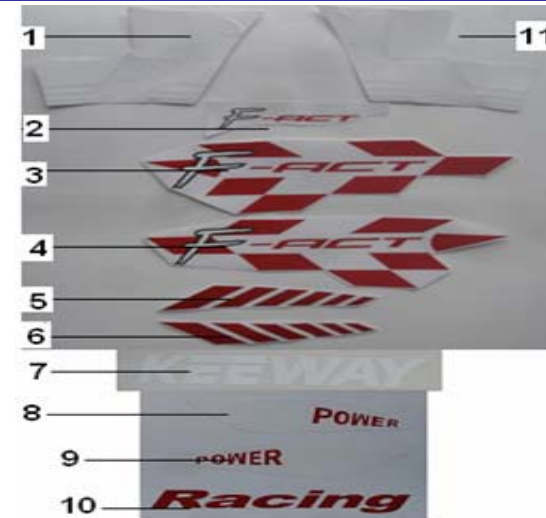

F28.2 STICKER (FOR RED R8/WHITE W5 VEHICLE)

NO	CODE	DESCRIPTION	QTY	PRICE
1	05527BMBTR80	STICKER FRONT COVER LH. 2 (RED)	1	kr 15,54
2	05501BMBTR80	STICKER HANDLE COVER (RED)	1	kr 11,66
3	05512BMBTR80	STICKER SIDE COVER RH (RED)	1	kr 19,43
4	05511BMBTR80	STICKER SIDE COVER LH (RED)	1	kr 19,43
5	05528BMBTR80	STICKER FRONT COVER RH 1(RED)	1	kr 11,66
6	05526BMBTR80	STICKER FRONT COVER LH 1(RED)	1	kr 11,66
7	05541BMBT007	STICKER UNDER COVER	2	kr 11,66
8	05549BMBT003	STICKER UNDER COVER RH	1	kr 11,27
9	05548BMBT003	STICKER UNDER COVER LH	1	kr 11,27
10	05523BMBT002	STICKER FRONT COVER LH 2	2	kr 9,32
11	05529BMBTR80	STICKER FRONT COVER RH 2(RED)	1	kr 15,54