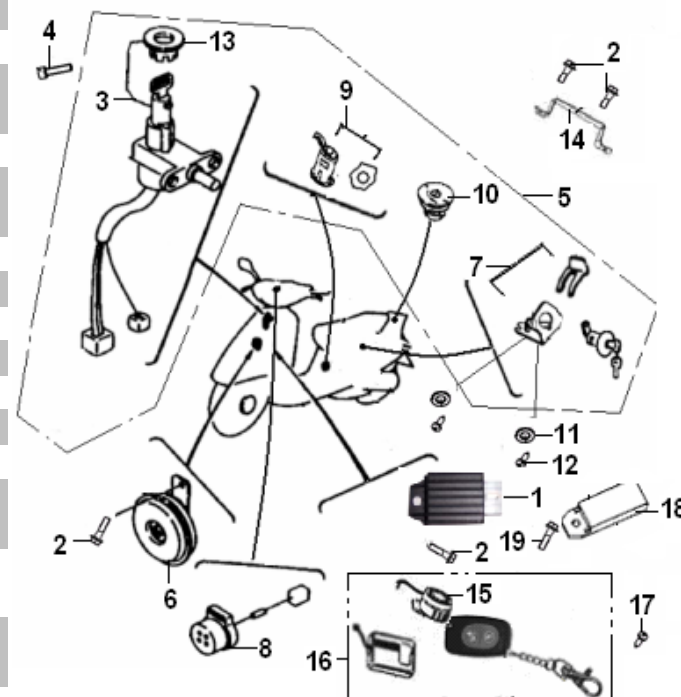

F25 ELECTRICAL EQUIPMENT II

NO	CODE	DESCRIPTION	QTY	PRICE
1	98801J0ET000	REGULATOR COMP.	1	kr 134,81
2	B01090601265	BOLT 6X12MM	4	kr 1,17
3	88100BMBT00A	MAIN SWITCH ASSY (WITH WATERPROOF SOCKET)	1	kr 236,21
4	08002BMBT000	BOLT M6X12	2	kr 0,78
5	88000BMBT00A	LOCK ASSY. (WITH WATERPROOF SOCKET)	1	kr 468,53
6	95000BMDT000	HORN	1	kr 98,29
7	88800BMBT000	LOCK ASSY., SEAT	1	kr 96,35
8	96500BM0T00B	FLASH RELAY.	1	kr 76,53
9	88500BMBT000	LOCK, COVER	1	kr 55,94
10	88400BMBT000	LOCK ASSY., FUEL TANK	1	kr 191,53
11	B07030000505	WASHER 5MM	2	kr 0,78
12	B05074001005	TAPPING SCREW 4X10MM	2	kr 0,78
13	88101BMBT000	COVER MAIN SWITCH, FOR VEHICLES WITH ALARM SYSTEM	1	kr 5,05
14	95701JCCT000	BAKT ALARM SYSTEM, FOR VEHICLES WITH ALARM SYSTEM	1	kr 11,27
15	95730BMBT002	ALARM SYSTEM HORN, FOR VEHICLES WITH ALARM SYSTEM	1	kr 45,45
16	95700BMBT002	ALARM ASSY	1	kr 522,11
17	B05074801305	TAPPING SCREW 4.8X13MM	1	kr 0,78
18	97900B410000	TEMPERATURE CONTROL, FOR VEHICLES WITH ALARM SYSTEM	1	kr 271,17
19	B01090601265	BOLT 6×12MM	1	kr 1,17