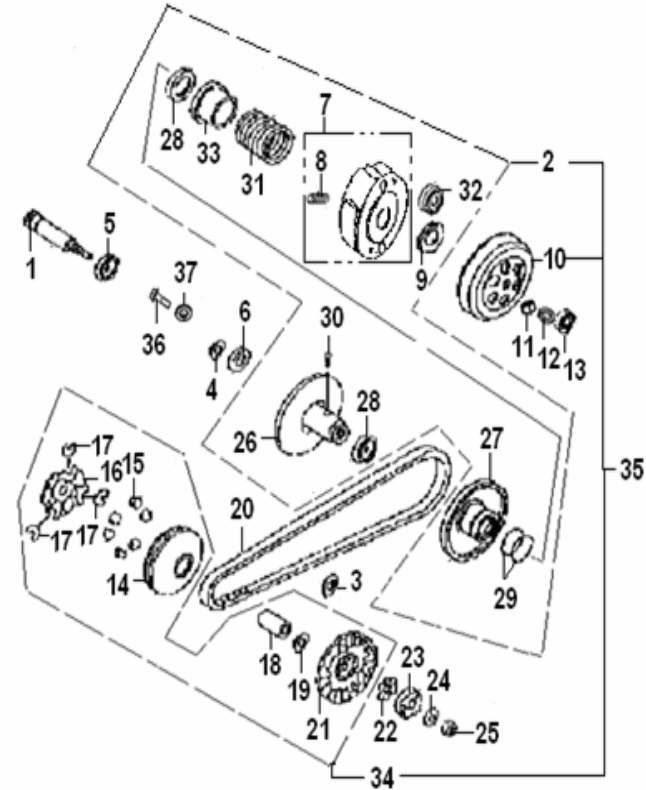

E08.1 CLUTCH ASSY

NO	PART NO	DESCRIPTION	QTY	PRICE
1	24201B09F000	PRIMARY DRIVE SHAFT	1	kr 182,60
2	24200B01F000	DRIVEN PULLEY AND CLUTCH ASSY	1	kr 477,86
3	213207.023000	WASHER (3.5MM)45KM/H	1	kr 0,78
3	24106B09F00H	WASHER (4MM)30KM/H	1	kr 0,78
4	B08010001700	CLIPS 17	1	kr 1,94
5	B12016620300	ROLING BEARING 6203	1	kr 27,97
6	24203B09F000	OIL SEAL 17X35X7	1	kr 11,27
7	24301B01F000	CLUTCH ASSY,SHOE	3	kr 105,00
8	24302B01F000	SPRING	3	kr 12,43
9	24303G02F000	NUT M28X1	1	kr 6,22
10	24700G02F000	HOUSING	1	kr 95,57
11	24305G02F940	NUT M10X1	1	kr 5,44
12	24243G02F000	O-RING 6.7X3	1	kr 0,78
13	24209G02F000	BEARING 638Z	1	kr 27,97
14	24101B09F000	FACE, MOVABLE DRIVE	1	kr 164,72
15	213119.005000	ROLLER, 6.3G	6	kr 10,49
16	24103G02F000	PLATE, MOVABLE DRIVE	1	kr 27,97
17	24104G02F000	DAMPER	3	kr 5,05
18	24105G02F000	COLLAR	1	kr 20,98
19	24106B01F000	WASHER	1	kr 0,78
20	24107B01F000	V BELT, DRIVE	1	kr 146,21
21	24108B09F000	FACE, FIXED DRIVE	1	kr 101,40
22	24109G02F000	PLATE, WOODRUFF KEY	1	kr 4,27
23	213203.001161	STARTING DISC	1	kr 29,91
24	15112G02F010	WASHER, SPRING	1	kr 1,17
25	B04031212553	NUT	1	kr 3,89
26	24204G02F000	FACE, FIXED DRIVEN	1	kr 133,64

E08.2 CLUTCH ASSY

NO	PART NO	DESCRIPTION	QTY	PRICE
27	24205G02F000	FACE,MOVABLE DRIVEN	1	kr 131,31
28	24206G02F000	OIL SEAL	1	kr 5,44
29	24207G02F000	O-RING	2	kr 3,89
30	24208G02F000	PIN, GUIDE	2	kr 1,17
31	24308B01F000	SPRING	1	kr 26,03
32	24245G02F000	ROLLER BEARING	1	kr 70,32
33	24309G02F930	SEAT, SPRING	1	kr 16,32
34	24100B09F000	DRIVE ASSY	1	kr 380,34
35	213100.022000	SHIFT ASSY (WITH 6.3G ROLLER)	1	kr 987,18
36	B01090801263	PAN HEAD SCREW M8X12	1	kr 1,94
37	18114G02F000	PLATE WASHER	1	kr 0,78