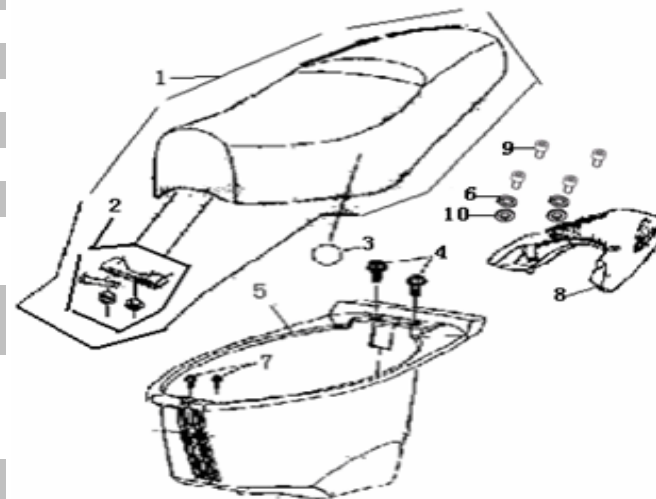

F09 SEAT

NO	CODE	DESCRIPTION	QTY	PRICE
1	51100BMBT007	SEAT ASSY (KEEWAY MARK)	1	kr 642,58
2	51080BMBT001	SEAT HINGE	1	kr 67,21
3	08032BM0T000	O-RING 84.4X3.1	1	kr 1,94
4	08011H60X000	BOLT 6X14MM	2	kr 1,94
5	51004BMBT001	LUGGAGE BOX	1	kr 160,84
6	B07030000805	WASHER 8MM	2	kr 0,78
7	08017J4AT000	BOLT W/WASHER 6X20MM	2	kr 1,17
8	52011BMKTBA0	REAR CARRIER COMP (BLACK BA) USED FOR BLACK BA / VEHICLE	1	kr 170,94
8	52011BMKTCE0	REAR CARRIER COMP (SILVER CE) USED FOR BLUE EN VEHICLE	1	kr 170,94
8	52011BMKTR80	REAR CARRIER COMP (RED R8) USED FOR RED R8/WHITE W5 VEHICLE	1	kr 170,94
9	B02050804565	SCREW 8X45MM	4	kr 0,78
10	08027J4AT000	WASHER	2	kr 1,17