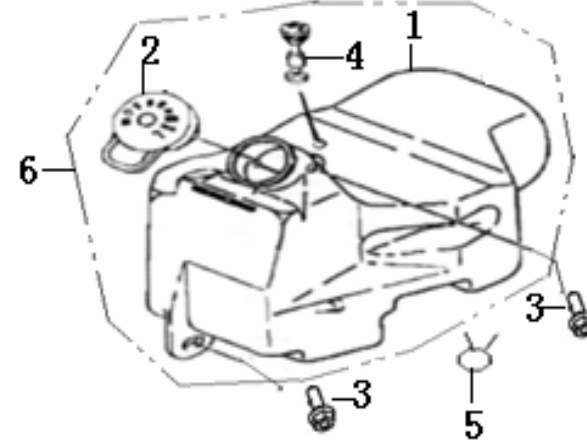

F20 OIL TANK

NO	CODE	DESCRIPTION	QTY	PRICE
1	64001BMAT000	OIL TANK	1	kr 122,38
2	64090BMAT000	OIL TANK CAP	1	kr 9,32
3	B01090601665	BOLT 6X16MM	2	kr 1,17
4	64100BMAT000	OIL LEVER GAUGE ASSY.	1	kr 70,71
5	50307BM0T000	CLIP Ø8	1	kr 1,17
6	64000BMAT000	OIL TANK ASSY.	1	kr 203,96