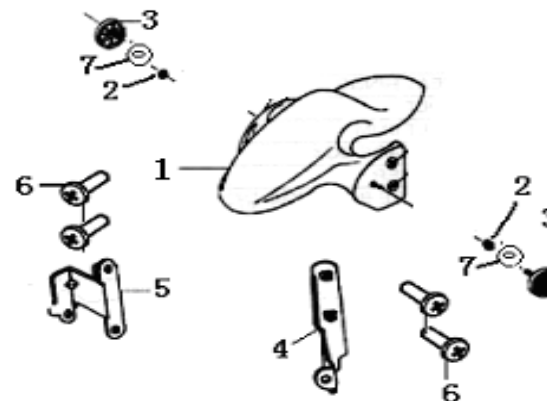

F14 FRONT FENDER

NO	CODE	DESCRIPTION	QTY	PRICE
1	65101BMBTCE0	FRONT FENDER, (SILVER CE) USED FOR BLUE EN VEHICLE	1	kr 160,84
1	65101BMBTBA0	FRONT FENDER, (BLACK BA) USED FOR BLACK BA VEHICLE	1	kr 160,84
1	65101BMBTR80	FRONT FENDER, (RED R8) USED FOR RED R8/WHITE W5 VEHICLE	1	kr 160,84
2	B04000500063	NUT 5MM	2	kr 1,17
3	86300BMMT000	FRONT REFLECTOR	2	kr 54,00
4	65130BMBT000	FRONT FENDER BRACKET, 1	1	kr 10,49
5	65140BMBT000	FRONT FENDER BRACKET, 2	1	kr 10,49
6	65114BMBT000	SCREW W/WASHER M6X16	4	kr 1,17
7	B07030000503	WASHER 5MM	2	kr 0,78