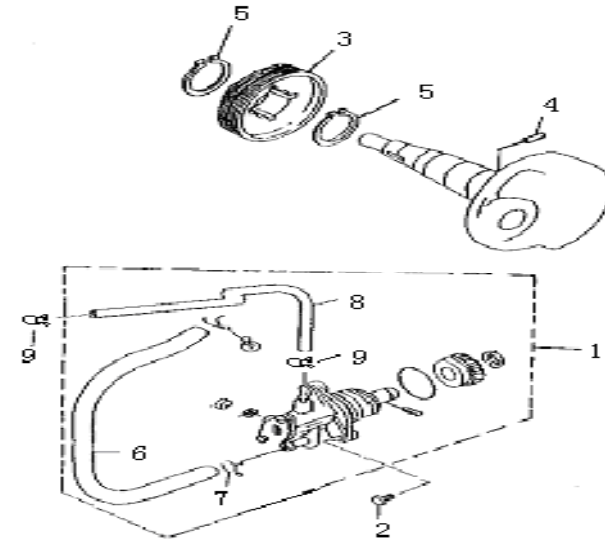

E04 PISTON CRANKSHAFT CONNECTING ROD ASSY

NO	PART NO	DESCRIPTION	QTY	PRICE
1	208100.022000	CRANKSHAFT, ASSY	1	kr 546,53
2	15100B09F000	PISTON ASSY	1	kr 81,90
3	15105B16F000	PISTON PIN	2	kr 24,86
4	15103B09F000	PISTON RING ASSY	2	kr 88,20
5	15111G02F000	CLIPS	2	kr 1,94
6	15110B16F000	NEEDLE BEARING	1	kr 155,40
7	15101B01F000	WOODRUFF KEY	1	kr 3,89
8	B12016620453	BEARING	2	kr 99,46
9	15213G02F000	OIL SEAL	1	kr 9,32
10	26215G02F000	OIL SEAL	1	kr 10,49
11	15214G02F000	COLLAR	1	kr 5,05
12	17308G02F000	CLIPS	1	kr 3,89

E05 OIL PUMP ASSY

NO	PART NO	DESCRIPTION	QTY	PRICE
1	219101.008000	OIL PUMP ASSY	1	kr 312,74
2	B02000501463	SCREW	2	kr 0,78
3	15211G02F000	PUMP DRIVE GEAR	1	kr 20,98
4	B090103014C0	PIN	1	kr 0,78
5	15106G02F910	CLIPS	2	kr 1,94
6	221405.100000	HOSE, OIL INLET	1	kr 34,97
7	19213G02F00A	HOSE CLIP	2	kr 1,94
8	221405.101000	HOSE, OIL OUTLET	1	kr 10,49
9	19217G02F00A	HOSE CLIP	2	kr 6,99