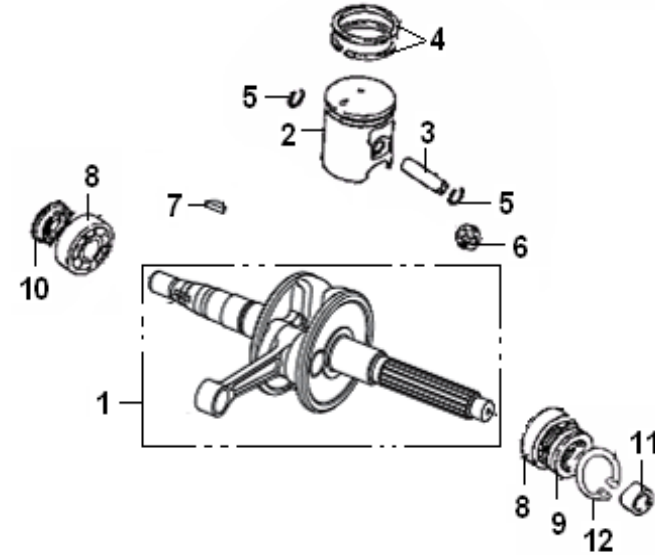

E03 SIDE COVER

NO	PART NO	DESCRIPTION	QTY	PRICE
1	207208.017000	GASKET LEFT CRANKCASE	1	kr 48,95
2	207200.120082	CRANKCASE COVER (SILVER , WITH "KEEWAY" MARK) 2007 SEASON	1	kr 374,90
2	169021070013	CRANKCASE COVER (GRAY , WITH "KEEWAY" MARK) 2008 SEASON	1	kr 374,90
3	26128G02F000	IDLE GEAR	1	kr 374,90
4	26208J01F000	DOWEL PIN	2	kr 6,22
5	301310602565	PAN HEAD SCREW M6X25	8	kr 7,38
6	301310603565	PAN HEAD SCREW M6X35	1	kr 1,17
7	301310606565	PAN HEAD SCREW M6X65	1	kr 1,17
8	3052035014F5	SCREW ST3.5X14	6	kr 0,78
9	14149B09F000	AIR DUCT-OUTLET	1	kr 5,44
10	14148B09F000	AIR DUCT-INLET	1	kr 5,44
11	14150B09F000	FILTER ASSY	1	kr 1,94

E04 PISTON CRANKSHAFT CONNECTING ROD ASSY

NO	PART NO	DESCRIPTION	QTY	PRICE
1	208100.022000	CRANKSHAFT, ASSY	1	kr 546,53
2	15100B09F000	PISTON ASSY	1	kr 81,90
3	15105B16F000	PISTON PIN	2	kr 24,86
4	15103B09F000	PISTON RING ASSY	2	kr 88,20
5	15111G02F000	CLIPS	2	kr 1,94
6	15110B16F000	NEEDLE BEARING	1	kr 155,40
7	15101B01F000	WOODRUFF KEY	1	kr 3,89
8	B12016620453	BEARING	2	kr 99,46
9	15213G02F000	OIL SEAL	1	kr 9,32
10	26215G02F000	OIL SEAL	1	kr 10,49
11	15214G02F000	COLLAR	1	kr 5,05
12	17308G02F000	CLIPS	1	kr 3,89