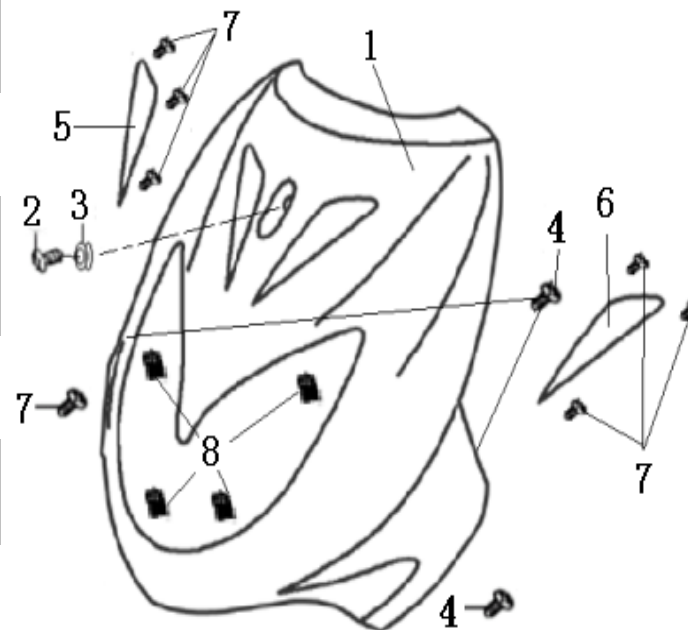

F16 FRONT COVER

NO	CODE	DESCRIPTION	QTY	PRICE
1	65301BMBTENA	LEG SHIELD, (BLUE EN) WITHOUT STICKERS, USED FOR BLUE EN VEHICLE	1	kr 787,10
1	65301BMBTBAA	LEG SHIELD, (BLACK BA) WITHOUT STICKERS, USED FOR BLACK BA VEHICLE	1	kr 787,10
1	65301BMBTW5A	LEG SHIELD, (RED/WHITE R8/W5),WITHOUT STICKERS, USED FOR RED R8/WHITE W5 VEHICLE	1	kr 787,10
1,1	65301B92010Z	LEG SHIELD, (BLUE EN) WITH STICKERS, USED FOR BLUE EN VEHICLE	1	kr 846,15
1,1	65301B92013Z	LEG SHIELD, (BLACK BA) WITH STICKERS, USED FOR BLACK BA VEHICLE	1	kr 846,15
1,1	65301B92088Z	LEG SHIELD, (RED/WHITE R8/W5),WITH STICKERS, USED FOR RED R8/WHITE W5 VEHICLE	1	kr 846,15
2	65314BMBT000	SCREW	1	kr 0,78
3	08027J4AT000	PLASTIC WASHER	1	kr 1,17
4	B05074201605	TAPPING SCREW 4.2X16MM	4	kr 0,78
5	65367BMBT000	COVER RIGHT	1	kr 36,52
6	65366BMBT000	COVER LEFT	1	kr 36,52
7	B05074001205	TAPPING SCREW 4X12MM	6	kr 0,78
8	65801BMAT000	SPRING NUT 4MM	4	kr 0,78