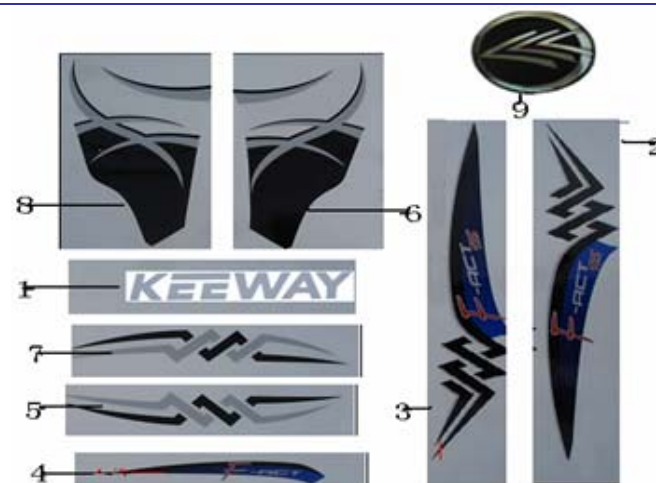

F28.1 STICKER (FOR BLUE EN VEHICLE)

NO	CODE	DESCRIPTION	QTY	PRICE
1	05541BMBT007	STICKER LOWER FRONT COVER,	2	kr 11,66
2	05519BMBTEN7	STICKER SIDE COVER, LH	1	kr 19,43
3	05518BMBTEN7	STICKER SIDE COVER ,RH	1	kr 19,43
4	05524BMBTEN2	STICKER HANDLE COVER	1	kr 11,66
5	05527BMBTEN7	STICKER UPPER FRONT COVER LH	1	kr 13,60
6	05528BMBTEN7	STICKER LOWER FRONT COVER LH	1	kr 15,54
7	05526BMBTEN7	STICKER UPPER FRONT COVER RH	1	kr 13,60
8	05529BMBTEN7	STICKER LOWER FRONT COVER RH	1	kr 15,54
9	05525BMBT004	STICKER	1	kr 29,14