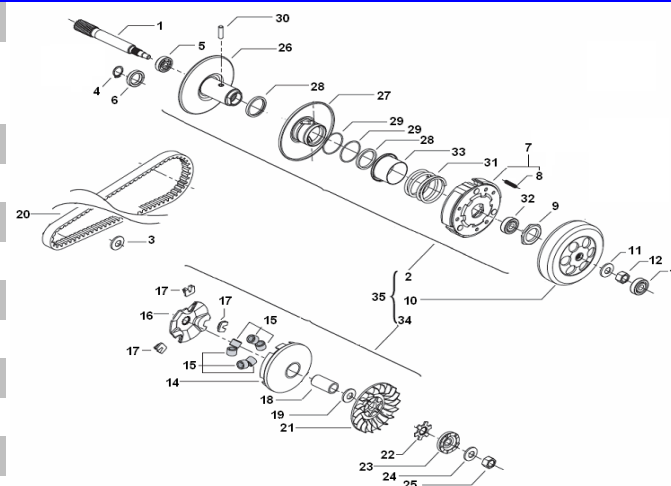

E08.1 CLUTCH ASSY

NO	PART NO	DESCRIPTION	QTY	PRICE
1	24201B09F000	PRIMARY DRIVE SHAFT	1	kr 182,60
2	24200B01F000	DRIVEN PULLEY AND CLUTCH ASSY	1	kr 477,86
3	213207.023000	WASHER (3.5MM)45KM/H	1	kr 0,78
3	213207.026000	WASHER (4MM)30KM/H	1	kr 0,78
4	B08010001700	CLIPS 17	1	kr 1,94
5	B12016620300	ROLING BEARING 6203	1	kr 27,97
6	24203B09F000	OIL SEAL 17X35X7	1	kr 11,27
7	24301B01F000	CLUTCH ASSY,SHOE	3	kr 105,00
8	24302B01F000	SPRING	3	kr 12,43
9	24303G02F000	NUT M28X1	1	kr 6,22
10	24700G02F000	HOUSING	1	kr 95,57
11	24305G02F940	NUT M10X1	1	kr 5,44
12	24243G02F000	O-RING 6.7X3	1	kr 0,78
13	24209G02F000	BEARING 638Z	1	kr 27,97
14	24101B09F000	FACE, MOVABLE DRIVE	1	kr 164,72
15	213119.005000	ROLLER, 6.3G	6	kr 10,49
16	24103G02F000	PLATE, MOVABLE DRIVE	1	kr 27,97
17	24104G02F000	DAMPER	3	kr 5,05
18	24105G02F000	COLLAR	1	kr 20,98
19	24106B01F000	WASHER	1	kr 0,78
20	24107B01F000	V BELT, DRIVE	1	kr 146,21
21	24108B09F000	FACE, FIXED DRIVE	1	kr 101,40
22	24109G02F000	PLATE, WOODRUFF KEY	1	kr 4,27
23	213203.001161	STARTING DISC	1	kr 29,91
24	15112G02F010	WASHER, SPRING	1	kr 1,17
25	B04031212553	NUT	1	kr 3,89
26	24204G02F000	FACE, FIXED DRIVEN	1	kr 133,64