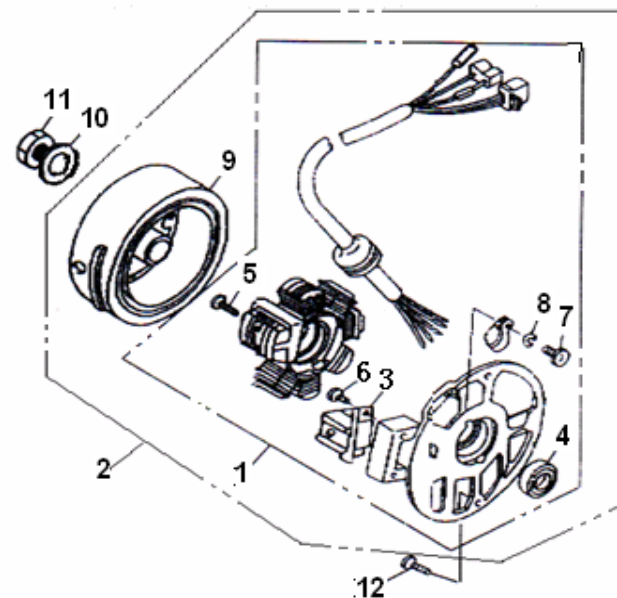

E10 REED VALVE ASSY

NO	PART NO	DESCRIPTION	QTY	PRICE
1	32300G02F000	REED VALVE ASSY	1	kr 220,67
2	202306.002000	VALVE SEAT GASKET	1	kr 4,27
3	302040602065	SCREW M6X20, USED WITH NO.6	3	kr 1,17
4	32200G02F000	PIPE, INTAKE	1	kr 1,17
5	202104.006472	CLIP, 45KM/H	1	kr 109,56
5	202215.007994	CLIP, 30KM/H	1	kr 10,49
6	206412.001472	SCREW, USED WITH NO. 3	1	kr 0,78

E11 MAGNETO ASSY

NO	PART NO	DESCRIPTION	QTY	PRICE
1	299031070002	COIL ASSY	1	kr 280,89
2	299011070002	MAGNETO ASSY	1	kr 525,25
3	34330G02F000	PULSE TRIGGER	1	kr 27,97
4	34350G02F000	OIL SEAT	1	kr 12,43
5	B02000502522	SCREW	2	kr 1,94
6	B02000501262	SCREW	2	kr 1,17
7	B02000400622	SCREW	1	kr 0,78
8	B07000000400	SPRING WASHER	1	kr 0,78
9	299021070002	FLY WHEEL ASSY	1	kr 244,37
10	B07030001200	WASHER	1	kr 1,94
11	15228H03F000	NUT	1	kr 4,27
12	B01070601664	NUT	2	kr 1,17