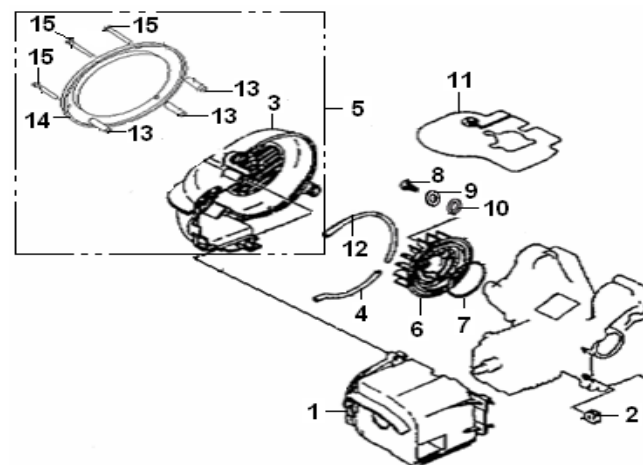

E06 AIR COOLING SYSTEM

NO	PART NO	DESCRIPTION	QTY	PRICE
1	20301B01F000	COWLING, CYLINDER	1	kr 41,18
2	20303G02F000	GROMMET	2	kr 4,27
3	20201B09F000	COOLING, FAN	1	kr 25,64
4	20208G02F000	RUBBER GASKET CLUTCH	1	kr 6,22
5	222103.014000	COOLING ASSY, FAN	1	kr 35,35
6	20401B01F000	FAN ASSY	1	kr 24,09
7	20402G02F000	RUBBER RING	1	kr 3,89
8	B02000601663	SCREW	3	kr 1,94
9	B07000000600	SPRING WASHER	3	kr 0,78
10	B07030000600	WASHER	3	kr 0,78
11	20102G02F000	PLATE	1	kr 19,43
12	20206G02F000	RUBBER GASKET CLUTCH	1	kr 5,05
13	20208B09F000	COLOUR	3	kr 0,78
14	222304.101000	DUSTPROOF COVER	1	kr 7,38
15	B02000403524	SCREW M4X35	3	kr 1,17