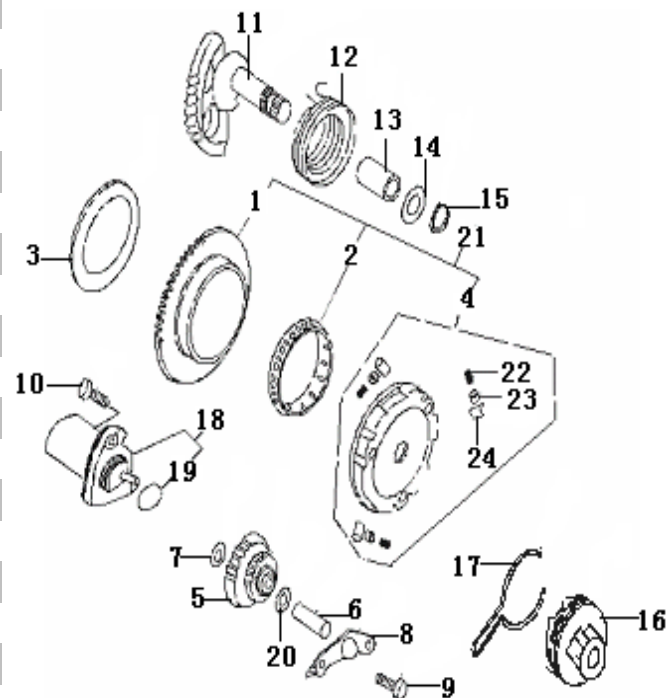

E07 KICK STARTER ASSY

NO	PART NO	DESCRIPTION	QTY	PRICE
1	34120G02F000	START GEAR ASSY	1	kr 220,67
2	34121G02F000	NEEDLE BEARING	1	kr 60,22
3	34123G02F000	THRUST WASHER	1	kr 55,94
4	34110G02F00A	START HOLDER ASSY	1	kr 239,32
5	34126G02F000	DRIVEN GEAR, STARTER	1	kr 104,90
6	26128G02F000	IDLE GEAR SHAFT	1	kr 3,89
7	34122G02F000	PLATE WASHER	1	kr 0,78
8	34125G02F000	IDLE GEAR HOLDER	1	kr 7,38
9	B02000601063	SCREW M6X10	2	kr 1,17
10	302040602065	SCREW M6X20	2	kr 1,17
11	216100.003000	SHAFT, KICK STARTER	1	kr 140,64
12	17407G02F000	SPRING	1	kr 16,32
13	216217.004000	BUSH	1	kr 10,49
14	307991005552	WASHER ,KICK STARTER	1	kr 0,78
15	308090150003	CLIPS	1	kr 0,78
16	17415G02F000	KICK PINION ASSY	1	kr 62,94
17	17418G02F930	CLIP	1	kr 3,89
18	218100.017472	STARTING MOTOR ASSY	1	kr 298,37
19	B190102120B0	O-RING	1	kr 0,78
20	34130G02F000	PLATE WASHER	1	kr 0,78
21	217100.100000	START CLUTCH ASSY	1	kr 520,98
22	34404G02F00A	SPRING	3	kr 5,05
23	34405G02F00A	CAP	3	kr 6,22
24	34402G02F00A	ROLLER	3	kr 22,92