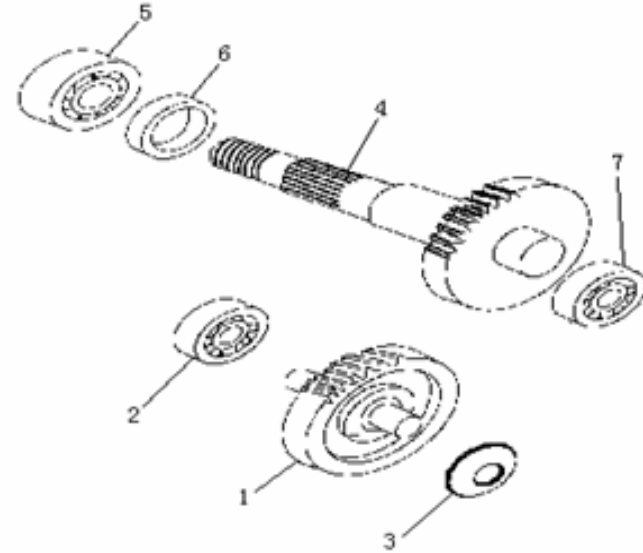

E08.2 CLUTCH ASSY

NO	PART NO	DESCRIPTION	QTY	PRICE
27	24205G02F000	FACE MOVABLE DRIVEN	1	kr 131,31
28	24206G02F000	OIL SEAL	1	kr 5,44
29	24207G02F000	O-RING	2	kr 4,27
30	24208G02F000	PIN , GUIDE	2	kr 1,55
31	24308B01F000	SPRING	1	kr 26,03
32	24245G02F000	ROLLER BEARING	1	kr 70,32
33	24309G02F930	SEAT SPRING	1	kr 16,32
34	24100B09F000	DRIVE ASSY 6.3g	1	kr 380,34
35	213100022000	SHIFT ASSY	1	kr 798,00

E09 TRANSMISSION SYSTEM ASSY

NO	PART NO	DESCRIPTION	QTY	PRICE
1	17800B09F000	SHAFT, IDLE	1	kr 253,69
2	B12016620000	BEARING 6200	1	kr 95,57
3	17732J01F000	WASHER, THRUST Ø14	1	kr 1,17
4	17300B09F000	SHAFT, REAR BOX	1	kr 299,53
5	B12016600400	NEEDLE BEARING 6004-2RS	1	kr 60,22
6	17317B09F000	OIL SEAL 25X44X7	1	kr 11,27
7	B12016620200	NEEDLE BEARING 6202	1	kr 42,35