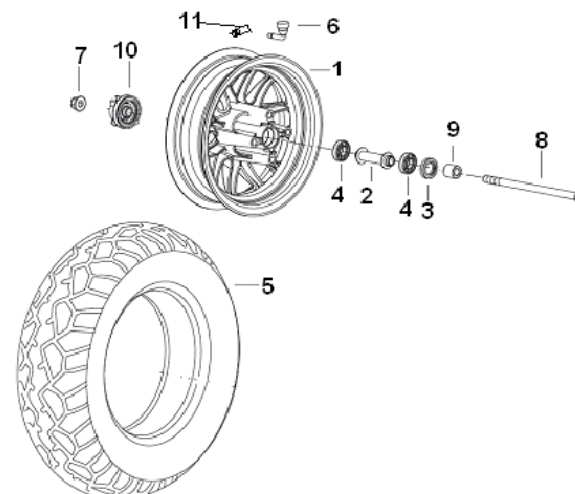

F03 FRONT WHEEL ASSY.

NO	CODE	DESCRIPTION	QTY	PRICE
1	44101B47B400	FR. RIM COMP. 2,75X10" BLACK ALLOY	1	kr 1.125,48
2	44600B910010	DISTANCE COLLAR COMP.	1	kr 12,82
3	44300B910000	OIL SEAL 22X35X7	1	kr 4,27
4	B12016020100	BALL BEARING 6201-2RS	2	kr 27,97
5	T26106024129	TIRE 120/70-12	1	kr 223,50
6	B1403Z201100	RIM VALVE Z2-01-1	1	kr 19,43
7	B04171212553	U NUT 12X1.25MM	1	kr 7,38
8	44004G250000	FRONT WHEEL AXLE 12*1,25*224	1	kr 54,78
9	44005B910000	COLLAR	1	kr 10,10
10	44200B540000	SPEEDOMETER GEAR COMP. BLACK	1	kr 127,04
11	B1404Z2011C0	CAP, VALVE	1	kr 1,17