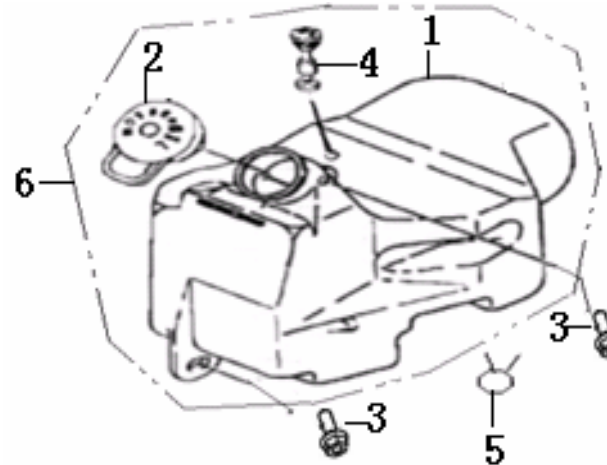

F18 OIL TANK

NO	CODE	DESCRIPTION	QTY	PRICE
1	64001BMAT000	OIL TANK	1	kr 122,38
2	64090BMAT000	OIL TANK CAP	1	kr 9,32
3	B01090601665	BOLT 6X16MM	2	kr 1,17
4	64100BMAT000	OIL LEVER GAUGE ASSY.	1	kr 70,71
5	50307BM0T000	CLIP Ø8	1	kr 1,17
6	64000BMAT000	OIL TANK ASSY.	1	kr 203,96