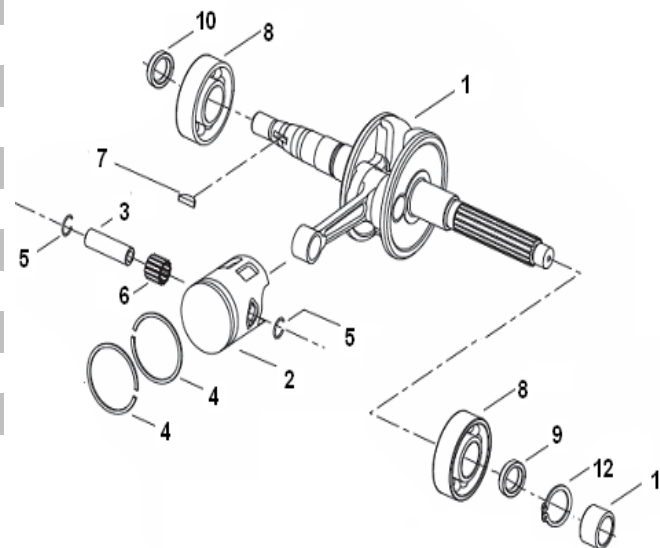

E03 SIDE COVER

NO	PART NO	DESCRIPTION	QTY	PRICE
1	207208.017000	GASKET LEFT CRANKCASE	1	kr 48,95
2	169021070013	CRANKCASE COVER	1	kr 374,90
3	26128G02F000	IDLE GEAR	1	kr 374,90
4	26208J01F000	DOWEL PIN	2	kr 6,22
5	301310602565	PAN HEAD SCREW M6X25	8	kr 7,38
6	301310603565	PAN HEAD SCREW M6X35	1	kr 1,17
7	301310606565	PAN HEAD SCREW M6X65	1	kr 1,17
8	3052035014F5	SCREW ST3.5X14	6	kr 0,78
9	14149B09F000	AIR DUCT-OUTLET	1	kr 5,44
10	14148B09F000	AIR DUCT-INLET	1	kr 5,44
11	14150B09F000	FILTER ASSY	1	kr 1,94

E04 PISTON CRANKSHAFT CONNECTING ROD ASSY

NO	PART NO	DESCRIPTION	QTY	PRICE
1	208100.022000	CRANKSHAFT, ASSY	1	kr 546,53
2	15100B09F00B	PISTON	1	kr 121,00
3	15105B16F000	PISTON PIN	2	kr 24,86
4	15103B09F000	PISTON RING ASSY	2	kr 130,00
5	15111G02F000	CLIPS	2	kr 1,94
6	15110B16F000	NEEDLE BEARING	1	kr 155,40
7	15101B01F000	WOODRUFF KEY	1	kr 3,89
8	B12016620453	BEARING	2	kr 99,46
9	15213G02F000	OIL SEAL	1	kr 9,32
10	26215G02F000	OIL SEAL	1	kr 10,49
11	15214G02F000	COLLAR	1	kr 5,05
12	17308G02F000	CLIPS	1	kr 3,89