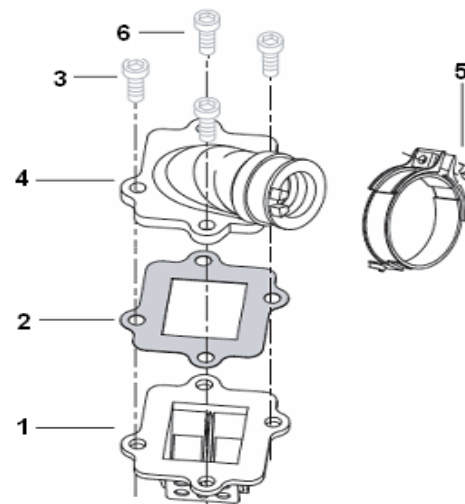

E09 TRANSMISSION SYSTEM ASSY

NO	PART NO	DESCRIPTION	QTY	PRICE
1	17800B09F000	SHAFT, IDLE	1	kr 253,69
2	B12016620000	BEARING 6200	1	kr 95,57
3	17732J01F000	WASHER, THRUST Ø14	1	kr 1,17
4	17300B09F000	SHAFT, REAR BOX	1	kr 299,53
5	B12016600400	NEEDLE BEARING 6004-2RS	1	kr 60,22
6	17317B09F000	OIL SEAL 25X44X7	1	kr 11,27
7	B12016620200	NEEDLE BEARING 6202	1	kr 42,35

E10 REED VALVE ASSY

NO	PART NO	DESCRIPTION	QTY	PRICE
1	32300G02F000	REED VALVE ASSY	1	kr 220,67
2	202306.002000	VALVE SEAT GASKET	1	kr 4,27
3	302040602065	SCREW M6X20, USED WITH NO.6	3	kr 1,17
4	32200G02F000	PIPE, INTAKE	1	kr 1,17
5	202104.006472	CLIP, 45KM/H	1	kr 109,56
5	202215.007994	CLIP, 30KM/H	1	kr 10,49
6	206412.001472	SCREW, USED WITH NO. 3	1	kr 0,78