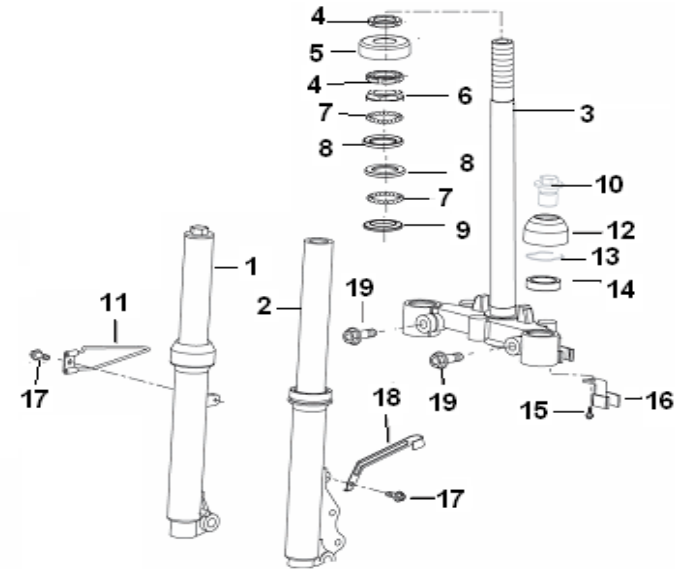

F02 FRONT FORK ASSY.

NO	CODE	DESCRIPTION	QTY	PRICE
1	43300B92BA01	RIGHT FORK ASSY	1	kr 615,30
2	43200B92BA01	LEFT FORK ASSY	1	kr 615,30
3	43100BNAT000	STEM, STEERING	1	kr 259,91
4	43008BMAT000	NUT	2	kr 15,54
5	43005BMBT001	BALL RACE COVER	1	kr 3,89
6	43001BMBT002	BALL RACE, CONNECTING	1	kr 27,20
7	B06010150000	STEEL BALL, A SET: ORDER PER PIECE	42	kr 0,78
8	43003BMBT000	BALL RACE	2	kr 46,62
9	43004BMBT000	BALL RACE	1	kr 34,19
10	43204BMBT001	CAP BOLT	2	kr 17,87
11	43150BMAT000	CLIP, SPEEDOMETER CABLE	1	kr 5,05
12	43290K00P000	DUST SEAL	2	kr 20,98
13	43207K00P000	CLIP	2	kr 1,17
14	43260K00P000	OIL SEAL	2	kr 45,84
15	B01090601265	BOLT 6X12MM	1	kr 1,17
16	43035BMBT000	HOLDER, BRAKE HOSE 2	1	kr 3,89
17	B01070601665	BOLT 6X16MM	2	kr 1,17
18	43021BM0T003	HOLDER, BRAKE HOSE 1	1	kr 1,94
19	B01591003065	BOLT 10X1.25X30MM	2	kr 7,38