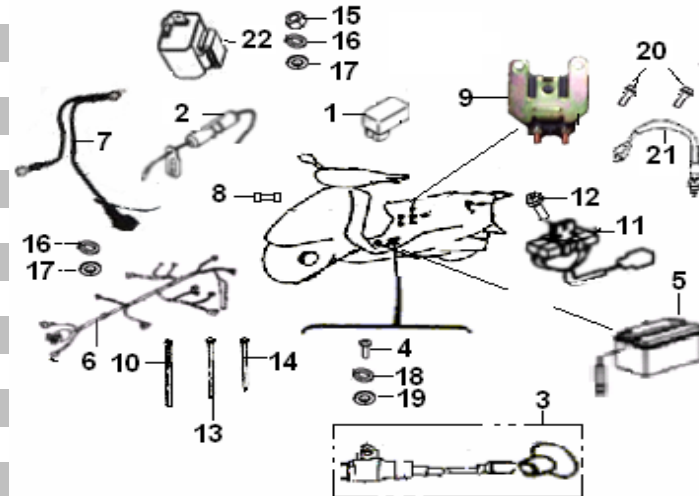

F21 ELECTRICAL EQUIPMENT I

NO	CODE	DESCRIPTION	QTY	PRICE
1	299051070002	C.D.I. UNIT COMP.	1	kr 108,00
2	96800BMAT000	FUSE	1	kr 11,27
3	96200B540000	IGNITION COIL ASSY	1	kr 122,38
4	B02000502025	SCREW 5X20MM	1	kr 1,17
5	T1202YTX5	BATTERY YTX5L-BS 12V,4AH	1	kr 497,00
6	92000B540000	WIRE HARNESS ASSY	1	kr 309,25
7	96900BMBT000	WIRE HARNESS	1	kr 31,08
8	96810BMAT000	FUSE 8A,250V	1	kr 16,32
9	94100J000002	STARTER RELAY COMP.	1	kr 138,69
10	96001K00P000	BAND 8X250	3	kr 9,32
11	96600BMAT000	RESISTOR COMP.	1	kr 41,57
12	B01090601265	BOLT 6X12MM	2	kr 1,17
13	96003K00P000	BAND 8X200	3	kr 0,78
14	96002K00P000	BAND 8X150	1	kr 3,89
15	B01090601065	BOLT 6X10MM	2	kr 1,17
16	B07000000605	SPRING WASHER 6MM	2	kr 0,78
17	B07030000605	WASHER 6MM	2	kr 0,78
18	B07000000505	SPRING WASHER 5MM	1	kr 0,78
19	B07030000505	WASHER 5MM	1	kr 0,78
20	B01090601065	BOLT 6X10MM	2	kr 1,17
21	92200B230002	ELECTRIC CABLE	1	kr 11,66
22	96400B920002	FLASHER	1	kr 46,62