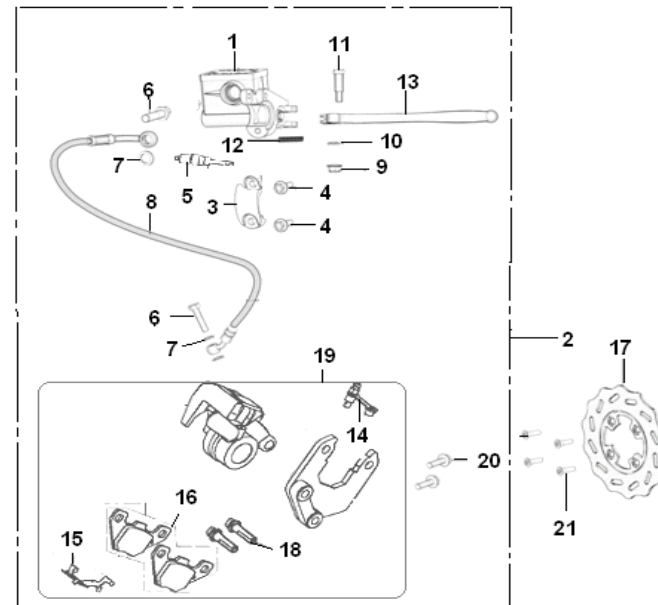

F04 Front disc brake