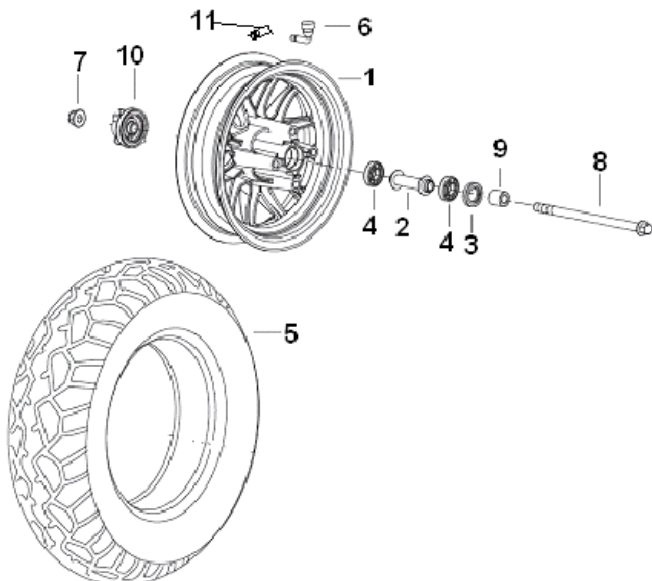

E12 CARBURATOR ASSY

Indhold - Stel

F01.1 Steering & speedometer

F01.2 Steering & speedometer

F02 Front fork

F03 Front wheel

F04 Front disc brake

F05 Sporty muffler