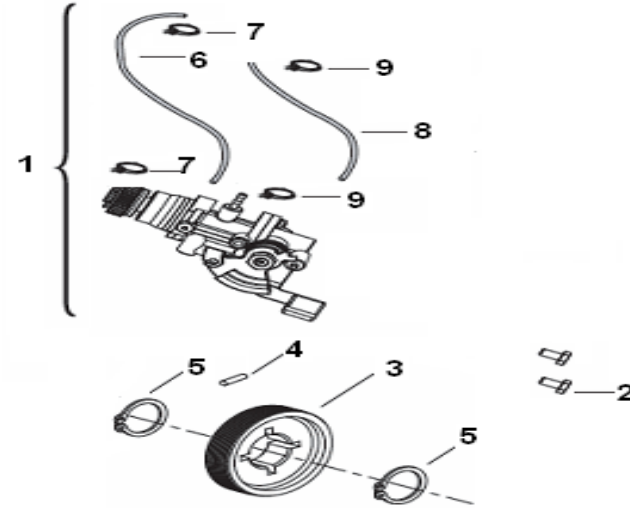

E03 SIDE COVER

NO	PART NO	DESCRIPTION	QTY	PRICE
1	207208.017000	GASKET LEFT CRANKCASE	1	kr 48,95
2	169021070013	CRANKCASE COVER	1	kr 374,90
3	26128G02F000	IDLE GEAR	1	kr 374,90
4	26208J01F000	DOWEL PIN	2	kr 6,22
5	301310602565	PAN HEAD SCREW M6X25	8	kr 7,38
6	301310603565	PAN HEAD SCREW M6X35	1	kr 1,17
7	301310606565	PAN HEAD SCREW M6X65	1	kr 1,17
8	3052035014F5	SCREW ST3.5X14	6	kr 0,78
9	14149B09F000	AIR DUCT-OUTLET	1	kr 5,44
10	14148B09F000	AIR DUCT-INLET	1	kr 5,44
11	14150B09F000	FILTER ASSY	1	kr 1,94

E04 PISTON CRANKSHAFT CONNECTING ROD ASSY

NO	PART NO	DESCRIPTION	QTY	PRICE
1	208100.022000	CRANKSHAFT, ASSY	1	kr 546,53
2	15100B09F00B	PISTON	1	kr 121,00
3	15105B16F000	PISTON PIN	2	kr 24,86
4	15103B09F000	PISTON RING ASSY	2	kr 130,00
5	15111G02F000	CLIPS	2	kr 1,94
6	15110B16F000	NEEDLE BEARING	1	kr 155,40
7	15101B01F000	WOODRUFF KEY	1	kr 3,89
8	B12016620453	BEARING	2	kr 99,46
9	15213G02F000	OIL SEAL	1	kr 9,32
10	26215G02F000	OIL SEAL	1	kr 10,49
11	15214G02F000	COLLAR	1	kr 5,05
12	17308G02F000	CLIPS	1	kr 3,89

E05 OIL PUMP ASSY

NO	PART NO	DESCRIPTION	QTY	PRICE
1	219101.008000	OIL PUMP ASSY	1	kr 312,74
2	B02000501463	SCREW	2	kr 0,78
3	15211G02F000	PUMP DRIVE GEAR	1	kr 20,98
4	B090103014C0	PIN	1	kr 0,78
5	15106G02F910	CLIPS	2	kr 1,94
6	221405.100000	HOSE, OIL INLET	1	kr 34,97
7	19213G02F00A	HOSE CLIP	2	kr 1,94
8	221405.101000	HOSE, OIL OUTLET	1	kr 10,49
9	19217G02F00A	HOSE CLIP	2	kr 6,99