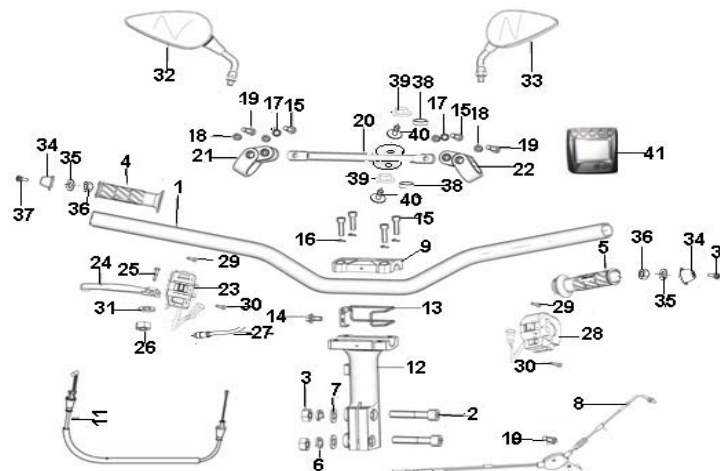

FO1,2 STEERING & SPEEDOMETER

NO	CODE	DESCRIPTION	QTY	PRICE
21	40041BWDT000	INSTALLING BASE OF FENDER ROD LEFT	1	kr 10,10
22	40042BWDT000	INSTALLING BASE OF FENDER ROD RIGHT	1	kr 10,10
23	40500B540000	LEFT HANDLE SWITCH ASSY.	1	kr 133,26
24	40002BM0T000	LEFT LEVER	1	kr 47,40
25	40004BMA000	LEVER MOUNTING SCREW	1	kr 5,05
26	B04000500055	NUT 5MM	1	kr 0,78
27	91700BMA000	STOP SWITCH ASSY.	1	kr 19,43
28	40600BNAT000	RIGHT HANDLE SWITCH ASSY.	1	kr 133,26
29	B02000502025	PAN HEAD SCREW 5X20MM	2	kr 1,17
30	B02000502525	PAN HEAD SCREW 5X25MM	2	kr 1,17
31	B07000000505	SPRING WASHER 5MM	1	kr 0,78
32	40450B540010	BACK MIRROR ASSY LH.RED/BLACK	1	kr 101,79
33	40480B540010	BACK MIRROR ASSY RH.RED/BLACK	1	kr 101,79
34	40031B540010	BALANCER ASSY.RED	2	kr 26,03
35	40033H010000	SLEEVE RUBBER	2	kr 1,94
36	B04070600055	NUT 6MM	2	kr 0,78
37	B02010606525	SCREW 6X65MM	2	kr 1,94
38	40013B540000	WASHER RUBBER	2	kr 1,55
39	40028B540000	BUSH	2	kr 4,27
40	B13060502005	SCREW 5X20MM	2	kr 1,17
41	70000B540000	SPEEDOMETER ASSY	1	kr 957,26