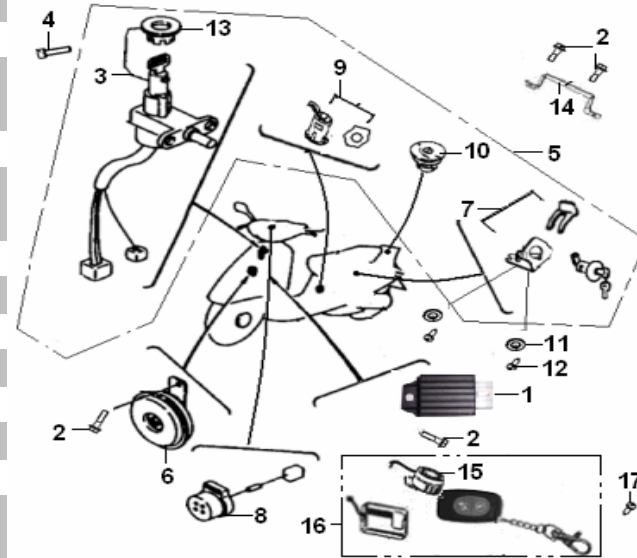

F22 ELECTRICAL EQUIPMENT II

NO	CODE	DESCRIPTION	QTY	PRICE
1	299061070000	REGULATOR COMP.	1	kr 237,37
2	B01090601265	BOLT 6X12MM	4	kr 1,17
3	88100BMBT00A	MAIN SWITCH ASSY (WITH WATERPROOF SOCKET)	1	kr 236,21
4	08002BMBT000	BOLT M6X12	2	kr 0,78
5	88000BMBT00A	LOCK ASSY. (WITH WATERPROOF SOCKET)	1	kr 468,53
6	95000BMDT000	HORN	1	kr 98,29
7	88800BMBT000	LOCK ASSY., SEAT	1	kr 96,35
8	96500BM0T00B	FLASH RELAY.	1	kr 76,53
9	88500BMBT000	LOCK, COVER	1	kr 55,94
10	88400BMBT000	LOCK ASSY., FUEL TANK	1	kr 191,53
11	B07030000505	WASHER 5MM	2	kr 0,78
12	B05074001005	TAPPING SCREW 4X10MM	2	kr 0,78
13	88101BMBT000	COVER MAIN SWITCH, FOR VEHICLES WITH ALARM SYSTEM	1	kr 5,05
14	95701JCCT000	BAKT ALARM SYSTEM, ORIGINALT ACCESSORIES	1	kr 11,27
15	95730BMBT002	ALARM SYSTEM HORN, ORIGINALT ACCESSORIES	1	kr 45,45
16	95700BMBT002	ALARM ASSY ORIGINALT ACCESSORIES	1	kr 522,11
17	B05074801305	TAPPING SCREW 4.8X13MM	1	kr 0,78