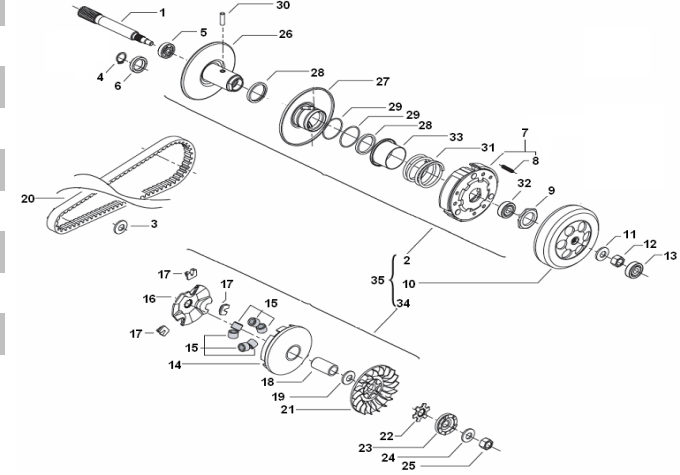

E08.2 CLUTCH ASSY

NO	PART NO	DESCRIPTION	QTY	PRICE
27	24205G02F000	FACE MOVABLE DRIVEN	1	kr 131,31
28	24206G02F000	OIL SEAL	1	kr 5,44
29	24207G02F000	O-RING	2	kr 4,27
30	24208G02F000	PIN , GUIDE	2	kr 1,55
31	24308B01F000	SPRING	1	kr 26,03
32	24245G02F000	ROLLER BEARING	1	kr 70,32
33	24309G02F930	SEAT SPRING	1	kr 16,32
34	24100B09F000	DRIVE ASSY 6.3g	1	kr 380,34
35	213100022000	SHIFT ASSY	1	kr 798,00