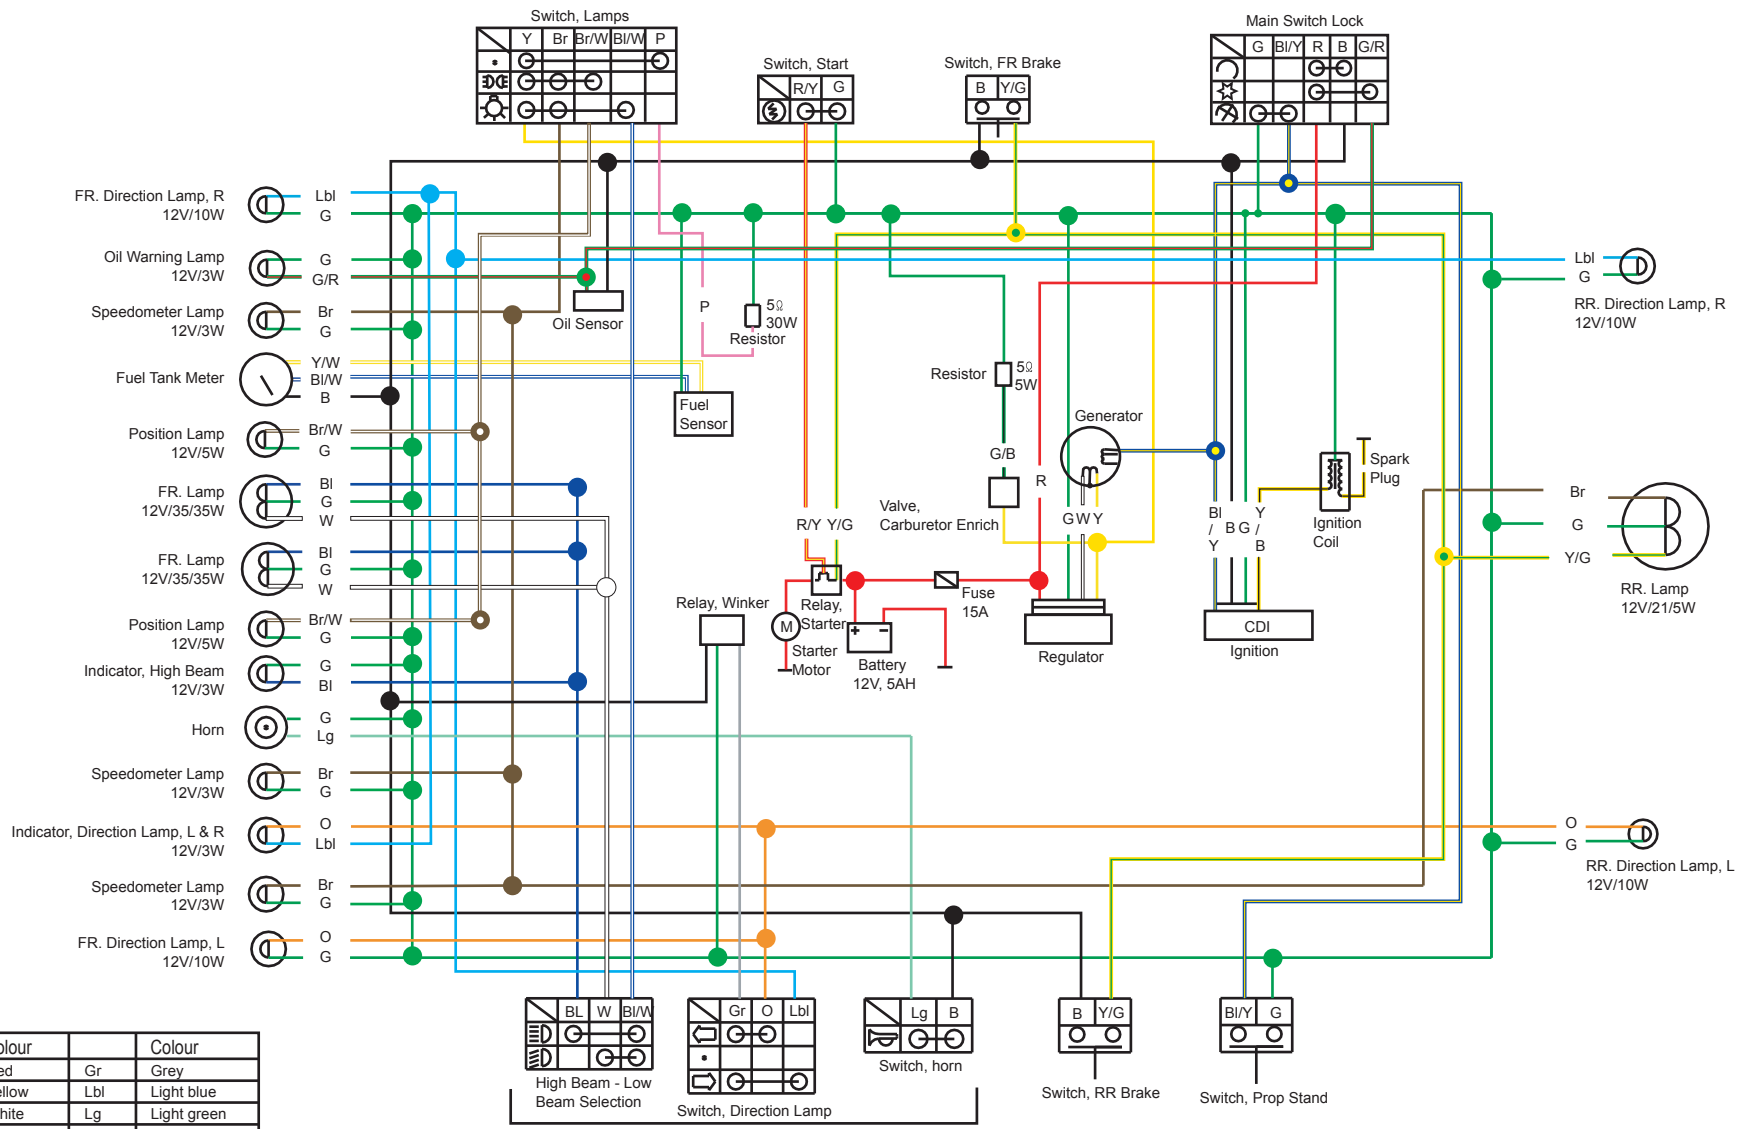

HY50QT-20 (B10 2-Stroke)

	Colour		Colour
R	Red	Gr	Grey
Y	Yellow	Lbl	Light blue
W	White	Lg	Light green
B	Black	Sb	Sky blue
G	Green	O	Orange
Br	Brown	Dg	Dark green
Bl	Blue	P	Pink